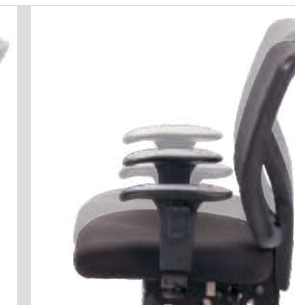

Pneumatic Seat Height Adjustment

Back 4-position Lockable Tilting Adjustment

Back Tilting Tension Adjustment

Headrest Angle & Height Adjustment

Armrest 4D Adjustment (Height/Width/Pivot/Depth)

Back Tilt Tension Adjustment