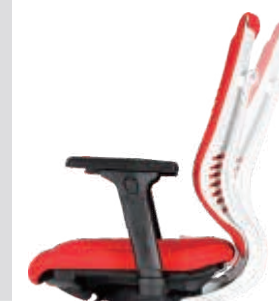

# ATHENA

**CH-6200AXSN**  
680W\*600D\*1020-1110H  
SH:430-520 B:470\*710 S:520\*520

**CH-W6200AXSN**  
680W\*600D\*1020-1110H  
SH:430-520 B:470\*710 S:520\*520

Back Tilt Tension Adjustment

Seat Height Adjustment