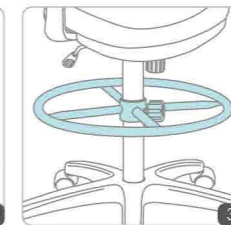

CH-952ANX
W540 x D520 x H740~870(mm)

Optional Accessories

- 1 Pneumatic Seat Height Adjustment
- 2 Back Tilt Tension Adjustment
- 3 Flex Back Tilt
- 4 Fixed Armrest

- 1 Armrest
- 2 Base
- 3 Foot Rest
- 4 Caster / Glide