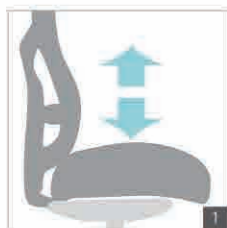

- 1 Pneumatic Seat Height Adjustment
- 2 Back Angle Adjustment with 4 Position Tilt Lock
- 3 2-to-1 Synchro Tilt