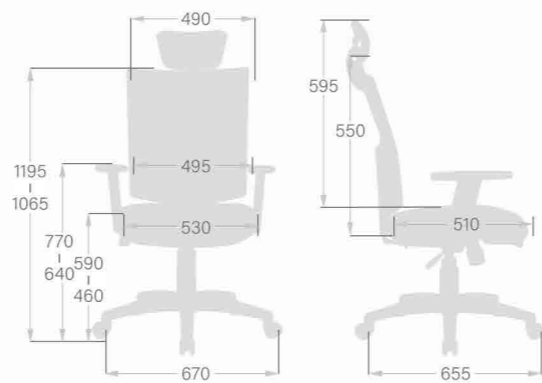

- 5 Back Height Adjustment
- 6 Back Tilt Tension Adjustment
- 7 Armrest Height Adjustment
- 8 Arm Pad Pivot Adjustment
- 9 Headrest Height & Angle Adjustment

CH-7299ASX
W650 x D700 x H1150-1240(mm)

CH-G7292ASX
W650 x D700 x H1040-1130(mm)

CH-G7293ASX
W650 x D700 x H1040-1130(mm)

CH-G7298ASX
W650 x D700 x H1150-1240(mm)

CH-7271ASX
W665 x D700 x H1040-1130(mm)

CH-7272ASX
W665 x D700 x H1050-1240(mm)

CH-7299AXSN
W650 x D700 x H1150-1240(mm)

- 1 Pneumatic Seat Height Adjustment
- 2 Sliding Seat Depth Adjustment
- 3 Back Angle Adjustment with 3 Position Tilt Lock
- 4 2-to-1 Synchro Tilt

- 5 Back Tilt Tension Adjustment
- 6 Back Height Adjustment
- 7 Lumbar Support Height Adjustment
- 8 Armrest Height & Arm Pad Pivot Adjustment
- 9 Headrest Height & Angle Adjustment

CH-5189AXSN
W670 x D655 x H1065~1195(mm)

CH-5188AXSN
W670 x D655 x H980~1110(mm)

CH-5188AXSN
W670 x D655 x H980~1110(mm)

CH-5187AXSN
W650 x D645 x H980~1070(mm)

CH-5187AXSN
W650 x D645 x H980~1070(mm)

- 1 Pneumatic Seat Height Adjustment
- 2 Sliding Seat Depth Adjustment
- 3 Back Upright Position Tilt Lock
- 4 2-to-1 Synchro Tilt