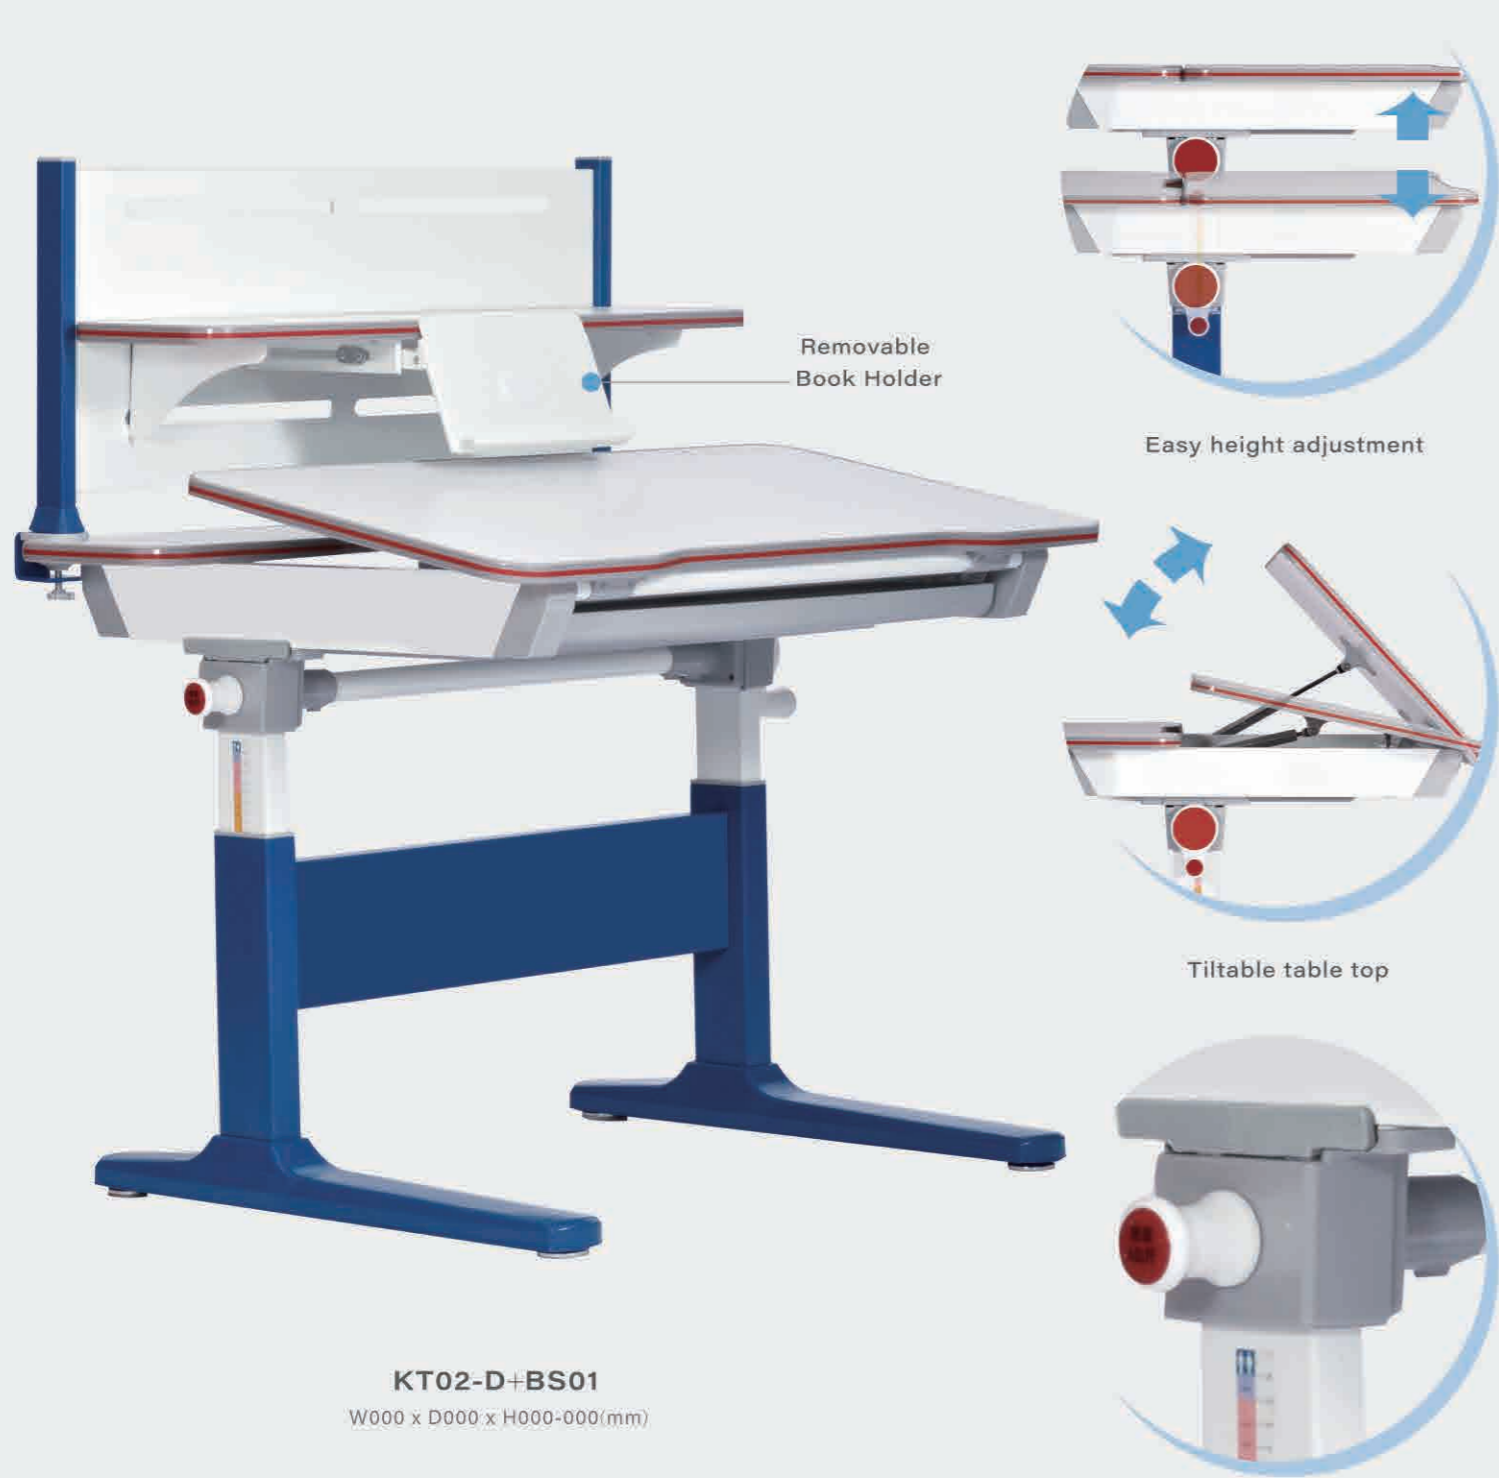

Features

- Sensible Safety Designs.
- Trustworthy Material .
- High density cushion foam in child-appropriate shape.
- Easy buckle adjustments for back and seat (w/ lock pin).
- Practical handle for easy moving,

KT01-D+BS01
W000 x D000 x H000-000(mm)

KT01-L+BS00
W000 x D000 x H000(mm)

Features

- Tiltable table top(0-75deg) for different function: writing, reading and drawing.
- Suitable for height from 1.1m to 1.7m.
- Quick release & lock to easy adjustment for table height.
- Designed with your child safety in mind. rounded corner, hand gaps and firm securing mechanism.
- Easy clean durable table top surface.

Structure

- Material use meeting stringent European E1 safety standard equivalent to us OSHA standard.
- Table top surface Non-Reflective & Easy to Maintain.
- Non-rust power coated strong metal supprt.
- Table Frame and leg made from medium carbon steel durable, strong and rust-free.

KT02-D+BS01
W000 x D000 x H000-000(mm)

KT02-L+BS00
W000 x D000 x H000(mm)

Features

- Tiltable table top(0-75deg) for different function: writing, reading and drawing.
- Suitable for height from 1.1m to 1.7m.
- Quick release & lock to easy adjustment for table height.
- Designed with your child safety in mind. rounded corner, hand gaps and firm securing mechanism.
- Easy clean durable table top surface.