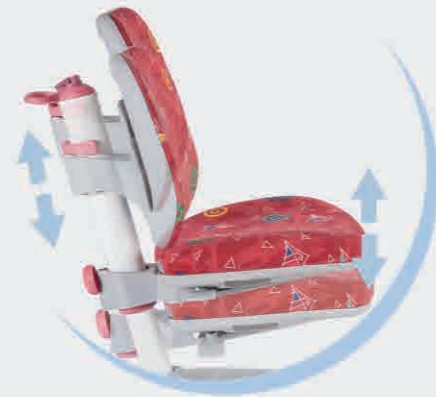

Back & Seat height
synchronously adjustable