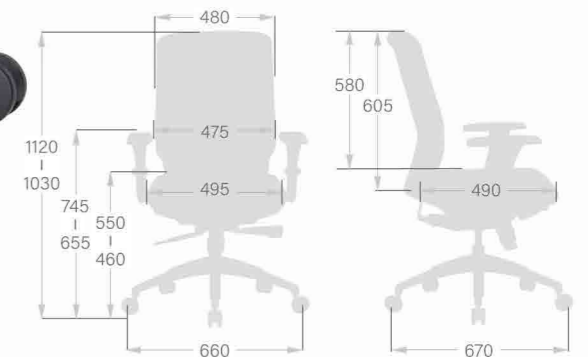

- 1 Pneumatic Seat Height Adjustment
- 2 Back Tilt Tension Adjustment
- 3 Back Upright Position Tilt Lock
- 4 Swivel Tilt
- 5 Fixed Armrest

CH-6200AXSN
W680 x D600 x H1020-1110(mm)

CH-W6200AXSN
W680 x D600 x H1020-1110(mm)

CH-6299ASX
W660 x D670 x H1030-1120(mm)

- 1 Pneumatic Seat Height Adjustment
- 2 Back Angle Adjustment with 4 Position Tilt Lock
- 3 2-to-1 Synchro Tilt
- 4 Back Tilt Tension Adjustment
- 5 Armrest Height & Arm Pad Pivot Adjustment