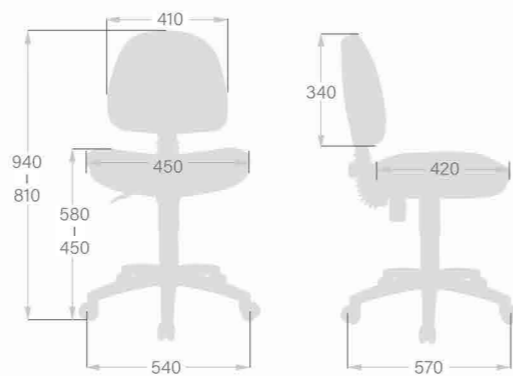

CH-706NX
W580 x D600 x H860-990(mm)