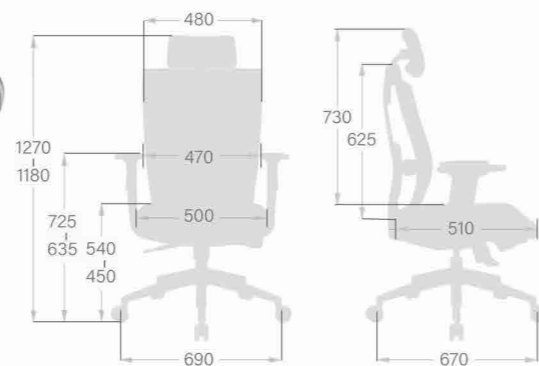

CH-998AXSN
W690 x D680 x H970~1060(mm)

CH-999AXSN
W690 x D680 x H1200~1290(mm)

CH-7188ASX
W670 x D700 x H1050~1140(mm)

CH-7189ASX
W670 x D700 x H1230~1320(mm)

- 1 Pneumatic Seat Height Adjustment
- 2 Sliding Seat Depth Adjustment
- 3 Back Angle Adjustment with 4 Position Tilt Lock
- 4 2-to-1 Synchro Tilt
- 5 Back Tilt Tension Adjustment

- 6 Lumbar Support Height Adjustment
- 7 Lumbar Support Depth Adjustment
- 8 Armrest Height Adjustment
- 9 Arm Pad Pivot & Depth Adjustment
- 10 Headrest Height & Angle Adjustment

CH-7199ASX
W665 x D650 x H1220-1310(mm)

CH-7198ASX
W665 x D650 x H1015-1105(mm)

CH-7198AV
W570 x D625 x H790-880 (mm)

CH-7168ASX
W660 x D650 x H975-1065(mm)

CH-7169ASX
W660 x D650 x H1195-1285(mm)

- 1 Pneumatic Seat Height Adjustment
- 2 Sliding Seat Depth Adjustment
- 3 Back Angle Adjustment with 4 Position Tilt Lock
- 4 2-to-1 Synchro Tilt
- 5 Back Tilt Tension Adjustment

- 6 Lumbar Support Height Adjustment
- 7 Armrest Height Adjustment
- 8 Arm Pad Pivot Adjustment
- 9 Arm Pad Depth Adjustment
- 10 Headrest Angle Adjustment

CH-7205AXSN
W690 x D670 x H1180~1270(mm)

CH-7201AXSN
W650 x D590 x H1025~1125(mm)