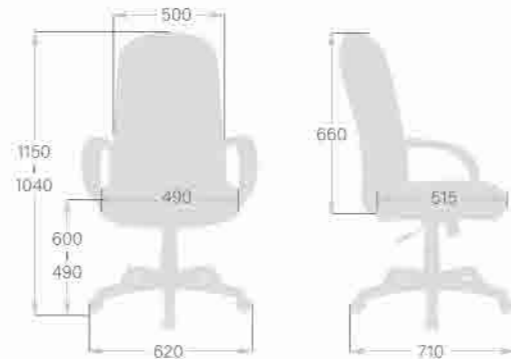

CH-532AXSN

W620 x D710 x H1040-1150(mm)