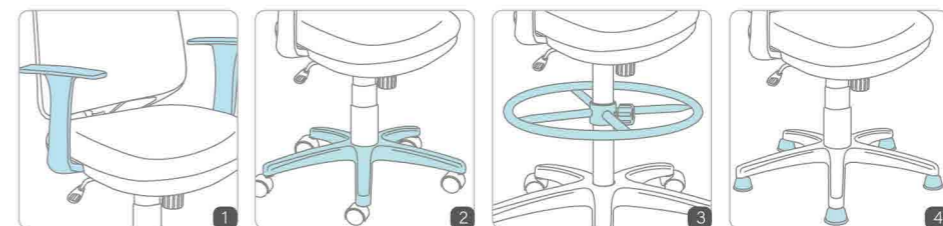

CH-638AXSN
W625 x D590 x H930 - 1060 (mm)

CH-638NXR
W625 x D590 x H930 - 1060 (mm)

CH-638ANXR
W625 x D590 x H930 - 1060 (mm)

CH-638NXR
W625 x D590 x H930 - 1060 (mm)

Optional Accessories

- 1 Pneumatic Seat Height Adjustment
- 2 2-to-1 Synchro Tilt
- 3 Back Angle Adjustment with Infinite
- 4 Back Tilt Tension Adjustment
- 5 Fixed Armrest