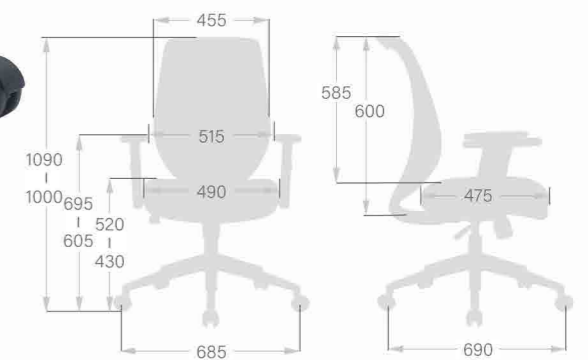

- 6 Lumbar Support Height Adjustment
- 7 Armrest Height Adjustment
- 8 Arm Pad Pivot Adjustment
- 9 Arm Pad Depth Adjustment

CH-5376AXSN
W635 x D585 x H930-1020(mm)

CH-5381AV
W665 x D590 x H940(mm)

CH-5382AV
W605 x D585 x H940(mm)

CH-5383AV
W635 x D585 x H940(mm)

CH-5384AV
W605 x D585 x H940 (mm)

CH-5377AXSN
W605 x D585 x H920-1010(mm)

CH-5378AXSN
W635 x D585 x H930-1020(mm)

CH-5379AXSN
W605 x D585 x H920-1010(mm)

- 1 Pneumatic Seat Height Adjustment
- 2 Back Upright Position Tilt Lock
- 3 2-to-1 Synchro Tilt
- 4 Back Tilt Tension Adjustment

- 5 Armrest Height Adjustment
- 6 Arm Pad Pivot Adjustment

CH-5655AXSN
W660 x D720 x H950-1040(mm)

CH-5650AXSN
W685 x D690 x H1000-1090(mm)

- 1 Pneumatic Seat Height Adjustment
- 2 Sliding Seat Depth Adjustment (CH-7215AXSN - CH-7214AXSN)
- 3 Back Upright Position Tilt Lock
- 4 2-to-1 Synchro Tilt