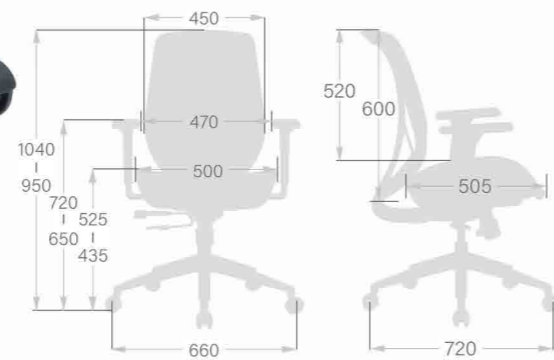

- 6 Lumbar Support Height Adjustment
- 7 Armrest Height Adjustment
- 8 Arm Pad Pivot Adjustment
- 9 Arm Pad Depth Adjustment

CH-5376AXSN
W635 x D585 x H930-1020(mm)

CH-5381AV
W665 x D590 x H940(mm)

CH-5382AV
W605 x D585 x H940(mm)

CH-5383AV
W635 x D585 x H940(mm)

CH-5384AV
W605 x D585 x H940 (mm)

CH-5377AXSN
W605 x D585 x H920-1010(mm)

CH-5378AXSN
W635 x D585 x H930-1020(mm)

CH-5379AXSN
W605 x D585 x H920-1010(mm)

- 1 Pneumatic Seat Height Adjustment
- 2 Back Upright Position Tilt Lock
- 3 2-to-1 Synchro Tilt
- 4 Back Tilt Tension Adjustment

- 5 Armrest Height Adjustment
- 6 Arm Pad Pivot Adjustment

CH-5655AXSN
W660 x D720 x H950-1040(mm)

CH-5650AXSN
W685 x D690 x H1000-1090(mm)

- 1 Pneumatic Seat Height Adjustment
- 2 Sliding Seat Depth Adjustment (CH-7215AXSN - CH-7214AXSN)
- 3 Back Upright Position Tilt Lock
- 4 2-to-1 Synchro Tilt