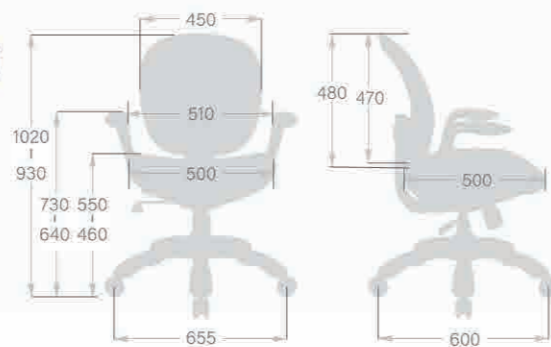

YAPI Mesh Fabric Mesh
W655 x D600 x H920-1020(mm)