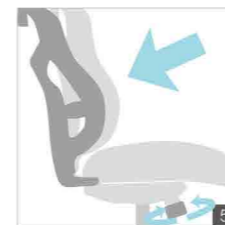

- 5 Back Tilt Tension Adjustment
- 6 Armrest Height Adjustment
- 7 Arm Pad Pivot & Depth Adjustment (CH-7215AXSN - CH-7214AXSN)

(CH-5655AXSN)