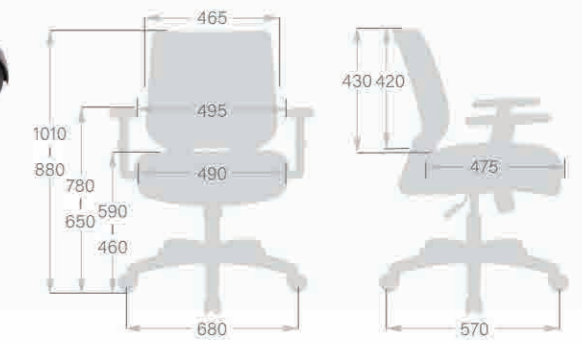

CH-5370AXSN
W690 x D610 x H980-1070(mm)

CH-5368AXSN
W650 x D610 x H980-1070(mm)

CH-5110AXSN
W680 x D570 x H880-1010(mm)

CH-5113AXSN
W680 x D570 x H880-1010(mm)

- 1 Pneumatic Seat Height Adjustment
- 2 Back Upright Position Tilt Lock
- 3 2-to-1 Synchro Tilt
- 4 Back Tilt Tension Adjustment
- 5 Armrest Height Adjustment

- 1 Pneumatic Seat Height Adjustment
- 2 Back Upright Position Tilt Lock
- 3 2-to-1 Synchro Tilt
- 4 Back Tilt Tension Adjustment
- 5 Armrest Height Adjustment

CH-5220AXSN
W700 x D635 x H970-1060(mm)

CH-5303AV
W620 x D640 x H950 (mm)