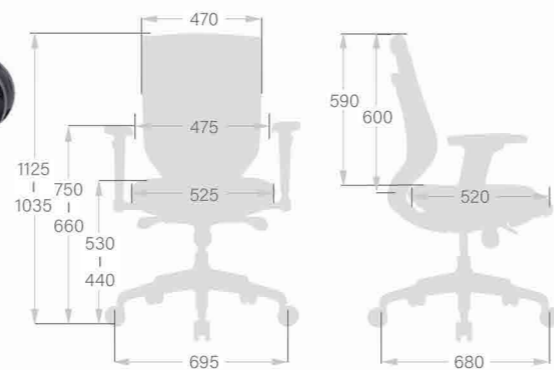

- 1 Pneumatic Seat Height Adjustment
- 2 Back Tilt Tension Adjustment
- 3 Back Upright Position Tilt Lock
- 4 Swivel Tilt
- 5 Fixed Armrest

CH-767AXSN

W650 x D730 x H1150-1260(mm)

CH-767AXL

W650 x D730 x H1150-1260(mm)

CH-307AXSN

W680 x D680 x H760-870(mm)

CH-301AXSN

W680 x D680 x H1110-1220(mm)

CH-532AXSN

W620 x D710 x H1040-1150(mm)

CH-727AXSN

W625 x D685 x H1080-1190(mm)

- 1 Pneumatic Seat Height Adjustment
- 2 Back Tilt Tension Adjustment
- 3 Back Upright Position Tilt Lock
- 4 Swivel Tilt
- 5 Fixed Armrest

CH-6200AXSN
W680 x D600 x H1020-1110(mm)

CH-W6200AXSN
W680 x D600 x H1020-1110(mm)