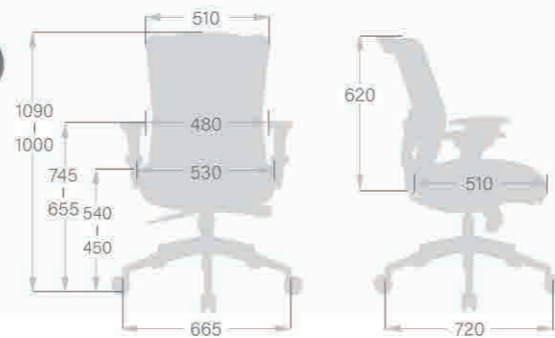

CH-7175AV
W665 x D695 x H1000 (mm)