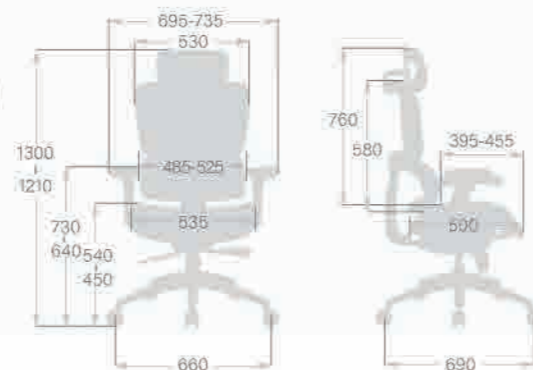

CH-7303ASX

W655 x D680 x H1040-1130(mm)