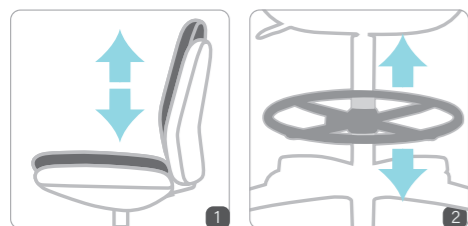

CH-1522XR
W670 x D630 x H1010-1260(mm)

CH-1526NXR
W590 x D560 x H1000-1250(mm)

Optional Accessories

- 1 Pneumatic Seat Height Adjustment
- 2 Footring Height Adjustment

- 1 Base
- 2 Foot Rest
- 3 Caster / Glide