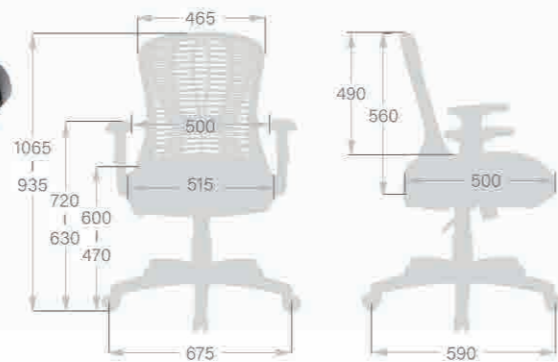

CH-5352AXSN-RD
W675 x D590 x H935-1065(mm)