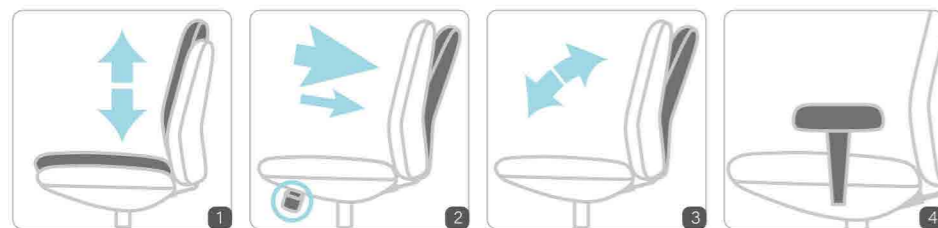

- 1 Pneumatic Seat Height Adjustment
- 2 Back Tilt Tension Adjustment
- 3 Flex Back Tilt
- 4 Fixed Armrest