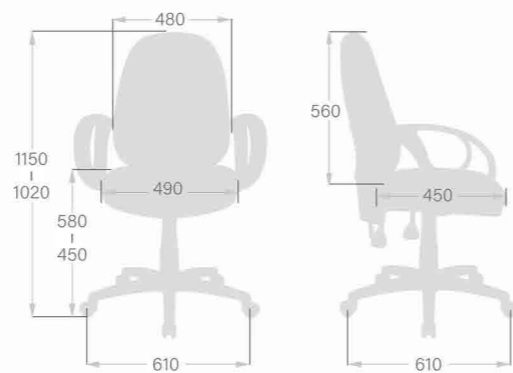

CH-5261AXSN
W625 x D635 x H920~1050(mm)

CH-689AXSN
W595 x D645 x H880~1110(mm)

CH-690SXN
W610 x D640 x H920~1050(mm)

CH-690AXSN
W610 x D640 x H920~1050(mm)

Optional Accessories

CH-639AXSN
W610 x D610 x H1020-1150(mm)