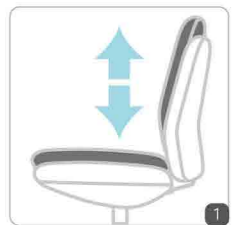

CH-952ANX
W540 x D520 x H740~870(mm)

Optional Accessories

- 1 Pneumatic Seat Height Adjustment
- 2 Back Tilt Tension Adjustment
- 3 Flex Back Tilt
- 4 Fixed Armrest

- 1 Armrest
- 2 Base
- 3 Foot Rest
- 4 Caster / Glide