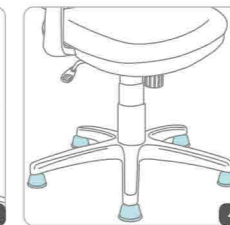

CH-952ANX
W540 x D520 x H740~870(mm)

Optional Accessories

- 1 Pneumatic Seat Height Adjustment
- 2 Back Tilt Tension Adjustment
- 3 Flex Back Tilt
- 4 Fixed Armrest

- 1 Armrest
- 2 Base
- 3 Foot Rest
- 4 Caster / Glide