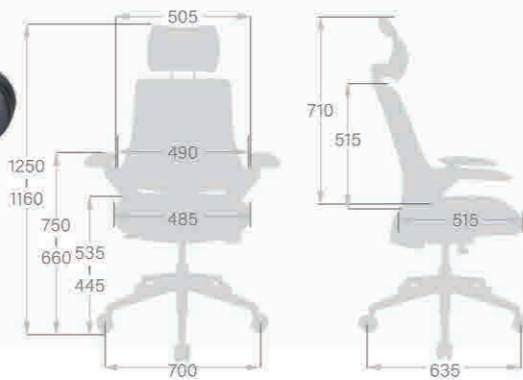

- 5 Back Tilt Tension Adjustment
- 6 Back Height Adjustment
- 7 Lumbar Support Height Adjustment
- 8 Armrest Height & Arm Pad Pivot Adjustment
- 9 Headrest Height & Angle Adjustment

CH-5189AXSN
W670 x D655 x H1065~1195(mm)

CH-5188AXSN
W670 x D655 x H980~1110(mm)

CH-5188AXSN
W670 x D655 x H980~1110(mm)

CH-5187AXSN
W650 x D645 x H980~1070(mm)

CH-5187AXSN
W650 x D645 x H980~1070(mm)

- 1 Pneumatic Seat Height Adjustment
- 2 Sliding Seat Depth Adjustment
- 3 Back Upright Position Tilt Lock
- 4 2-to-1 Synchro Tilt

- 5 Back Tilt Tension Adjustment
- 6 Back Height Adjustment
- 7 Lumbar Support Height Adjustment
- 8 Armrest Height Adjustment
- 9 Headrest Height & Angle Adjustment

CH-5222AXSN-GY
W700 x D635 x H1160-1250(mm)