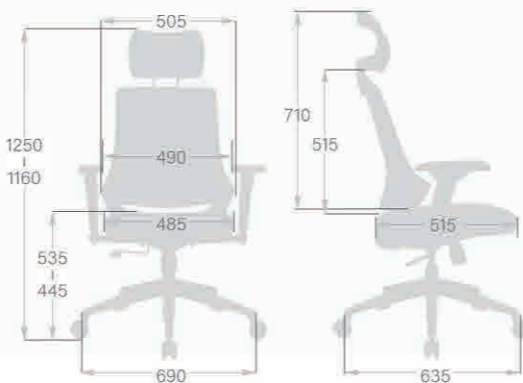

- 5 Back Tilt Tension Adjustment
- 6 Back Height Adjustment
- 7 Lumbar Support Height Adjustment
- 8 Armrest Height Adjustment
- 9 Headrest Height & Angle Adjustment

CH-5222AXSN-GY
W700 x D635 x H1160-1250(mm)

CH-5221AXSN-OR
W700 x D635 x H955-1045(mm)

CH-5224AV-GR
W710 x D610 x H930 (mm)

CH-5221AXSN-OR
W700 x D635 x H955-1045(mm)

CH-5222AXSN-BL
W700 x D635 x H1160-1250(mm)

- 1 Pneumatic Seat Height Adjustment
- 2 Back Angle Adjustment with 4 Position Tilt Lock
- 3 2-to-1 Synchro Tilt
- 4 Back Tilt Tension Adjustment

- 5 Lumbar Support Height Adjustment
- 6 Armrest Height Adjustment
- 7 Headrest Angle Adjustment

CH-5314AXSN
W690 x D635 x H1160 - 1250 (mm)

CH-5312AXSN
W690 x D635 x H955-1045(mm)

CH-5313AXSN
W690 x D635 x H955-1045(mm)