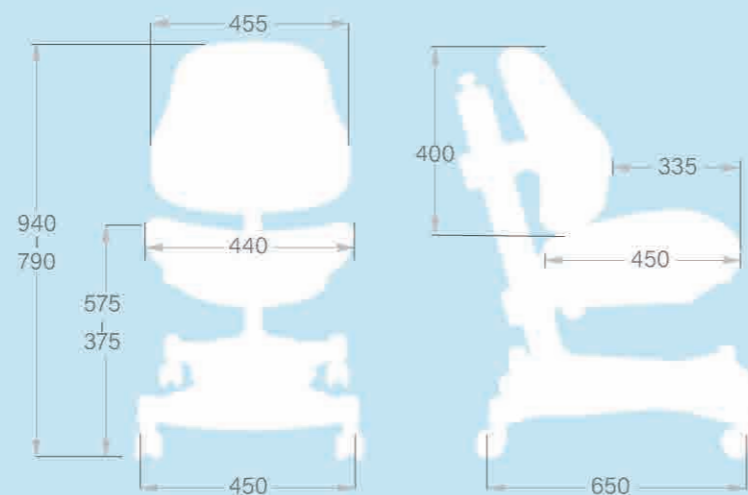

Features

1. 1 Sensible Safety Designs.
2. 2 Trustworthy Material .
3. 3 High density cushion foam in child-appropriate shape.
4. 4 Easy buckle adjustments for back and seat (w/ lock pin).
5. 5 W shape chair base with gravity brake wheels, more stable and safe.