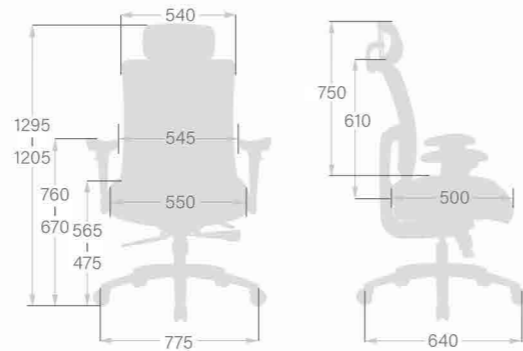

JIATAI FACTORY

No. 18 Zhongxing Rd., Jiatai Industrial Park, Taibao, Chiayi County 61252, Taiwan
TEL: +886-5-2376899 / FAX: +886-5-2379799

www.cschair.com

CH-5688ASXN
W685 x D620 x H1160~1270(mm)

CH-5687ASXN
W685 x D620 x H1055~1145(mm)

- 1 Pneumatic Seat Height Adjustment
- 2 Sliding Seat Depth Adjustment
- 3 Back Angle Adjustment with 4 Position Tilt Lock
- 4 2-to-1 Synchro Tilt
- 5 Back Tilt Tension Adjustment

- 6 Back Height Adjustment
- 7 Lumbar Support Height Adjustment
- 8 Armrest Height Adjustment
- 9 Arm Pad Pivot & Depth Adjustment
- 10 Headrest Height & Angle Adjustment

CH-7326ASX
W775 x D640 x H1205-1295(mm)

CH-7325ASX
W775 x D640 x H1030-1120(mm)

- 1 Pneumatic Seat Height Adjustment
- 2 Sliding Seat Depth Adjustment
- 3 Back Angle Adjustment with 4 Position Tilt Lock
- 4 2-to-1 Synchro Tilt
- 5 Back Tilt Tension Adjustment