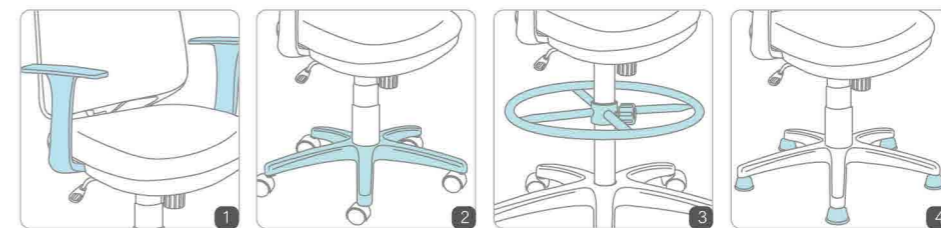

- 1 Pneumatic Seat Height Adjustment
- 2 Back Tilt Tension Adjustment
- 3 Flex Back Tilt
- 4 Footring Height Adjustment

- 1 Armrest
- 2 Base
- 3 Foot Rest
- 4 Caster / Glide

CH-918NX
W570 x D570 x H980 - 1110 (mm)