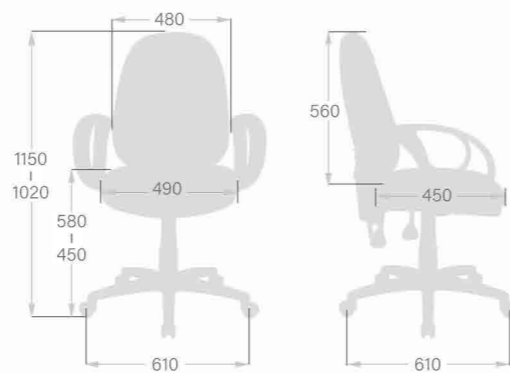

CH-515NXR
W600 x D560 x H890 - 1020 (mm)