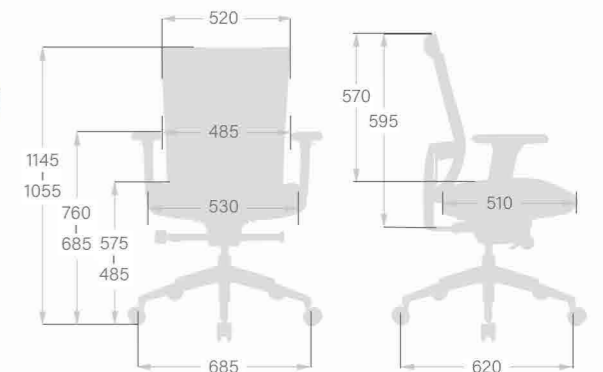

JIATAI FACTORY

No. 18 Zhongxing Rd., Jiatai Industrial Park, Taibao, Chiayi County 61252, Taiwan
TEL: +886-5-2376899 / FAX: +886-5-2379799

www.cschair.com

CH-5688ASXN
W685 x D620 x H1160~1270(mm)

CH-5687ASXN
W685 x D620 x H1055~1145(mm)

- 1 Pneumatic Seat Height Adjustment
- 2 Sliding Seat Depth Adjustment
- 3 Back Angle Adjustment with 4 Position Tilt Lock
- 4 2-to-1 Synchro Tilt
- 5 Back Tilt Tension Adjustment

- 6 Back Height Adjustment
- 7 Lumbar Support Height Adjustment
- 8 Armrest Height Adjustment
- 9 Arm Pad Pivot & Depth Adjustment
- 10 Headrest Height & Angle Adjustment

CH-7326ASX
W775 x D640 x H1205-1295(mm)

CH-7325ASX
W775 x D640 x H1030-1120(mm)

- 1 Pneumatic Seat Height Adjustment
- 2 Sliding Seat Depth Adjustment
- 3 Back Angle Adjustment with 4 Position Tilt Lock
- 4 2-to-1 Synchro Tilt
- 5 Back Tilt Tension Adjustment