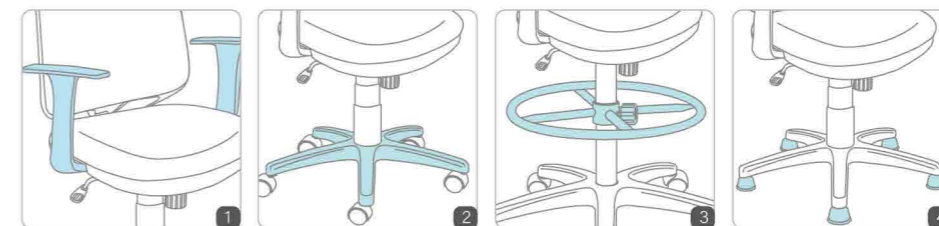

CH-G319NXR
W520 x D550 x H810 - 940 (mm)

CH-G318ANXR
W570 x D560 x H840 - 970 (mm)

Optional Accessories

- 1 Pneumatic Seat Height Adjustment
- 2 Back Tilt Tension Adjustment
- 3 Flex Back Tilt
- 4 Fixed Armrest