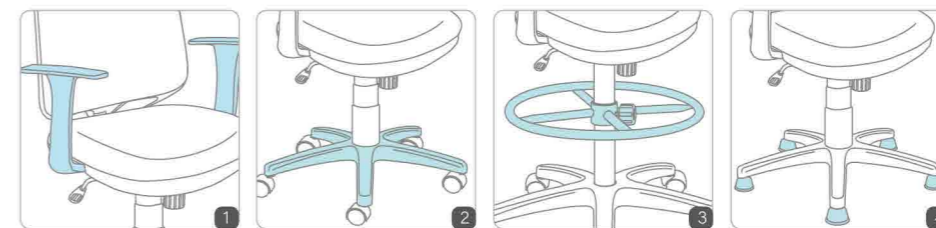

CH-5286AXSN
W560 x D620 x H790~920(mm)

CH-5289SXN
W620 x D680 x H960~1050(mm)

CH-5279AXSN
W600 x D700 x H940~1070(mm)

Optional Accessories

- 1 Pneumatic Seat Height Adjustment
- 2 Back Tilt Tension Adjustment
- 3 Flex Back Tilt
- 4 Fixed Armrest