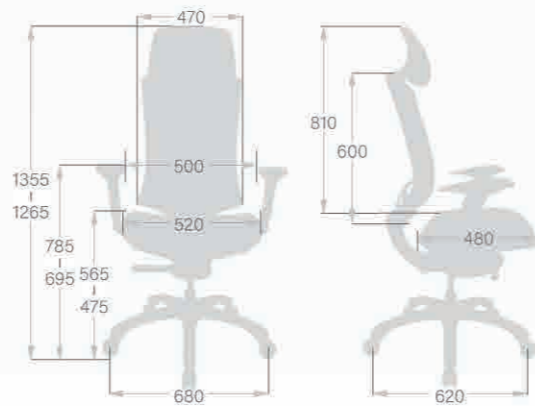

- 5 Lumbar Support Height Adjustment
- 6 Armrest Height Adjustment
- 7 Arm Pad Pivot Adjustment
- 8 Headrest Angle Adjustment

CH-7388ASX
W720 x D635 x H1200-1290(mm)

CH-7387ASX
W720 x D635 x H1200-1290(mm)

CH-7382AV
W720 x D655 x H1025(mm)

CH-7385ASX
W720 x D635 x H1020-1110(mm)

- 1 Pneumatic Seat Height Adjustment
- 2 Sliding Seat Depth Adjustment
- 3 Back Angle Adjustment with 4 Position Tilt Lock
- 4 2-to-1 Synchro Tilt
- 5 Back Tilt Tension Adjustment

- 6 Lumbar Support Height Adjustment
- 7 Armrest Height Adjustment
- 8 Arm Pad Pivot Adjustment
- 9 Arm Pad Depth Adjustment
- 10 Headrest Height & Angle Adjustment

ANJELI-HM
W680 x D620 x H1265-1355(mm)