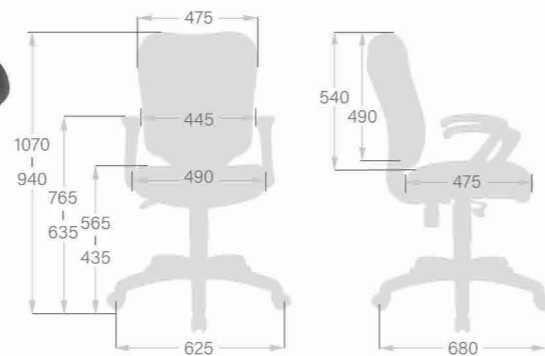

- 1 Pneumatic Seat Height Adjustment
- 2 Back Upright Position Tilt Lock
- 3 2-to-1 Synchro Tilt
- 4 Back Tilt Tension Adjustment
- 5 Fixed Armrest

CH-5256AXSN

W660 x D670 x H920-1050 (mm)

CH-5257AXSN

W660 x D670 x H920-1050(mm)

CH-5258AXSN

W660 x D670 x H1015-1145(mm)

1 Pneumatic Seat Height Adjustment

2 Back Upright Position Tilt Lock

3 2-to-1 Synchro Tilt

4 Back Tilt Tension Adjustment

5 Armrest Height & Fold Away Adjustment

CH-5289AXSN
W625 x D680 x H940~1070(mm)