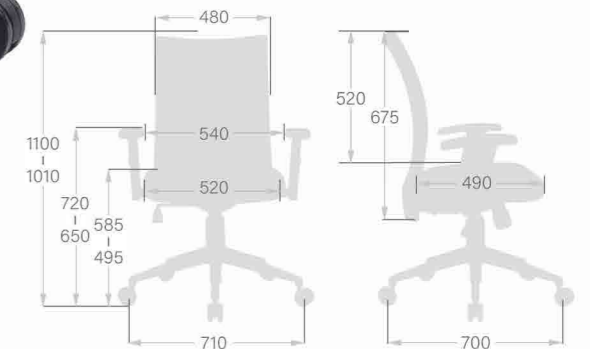

- 5 Armrest Height Adjustment
- 6 Arm Pad Pivot Adjustment

CH-5655AXSN
W660 x D720 x H950-1040(mm)

CH-5650AXSN
W685 x D690 x H1000-1090(mm)

- 1 Pneumatic Seat Height Adjustment
- 2 Sliding Seat Depth Adjustment (CH-7215AXSN - CH-7214AXSN)
- 3 Back Upright Position Tilt Lock
- 4 2-to-1 Synchro Tilt

(CH-5655AXSN)

(CH-5655AXSN)
with 3 Position Tilt Lock

- 5 Back Tilt Tension Adjustment
- 6 Armrest Height Adjustment
- 7 Arm Pad Pivot & Depth Adjustment (CH-7215AXSN - CH-7214AXSN)

(CH-5655AXSN)

CH-5271AXSN
W650 x D635 x H920-1010(mm)

CH-749AXSN
W710 x D700 x H1011 - 1100 (mm)

- 1 Pneumatic Seat Height Adjustment
- 2 Back Upright Position Tilt Lock
- 3 2-to-1 Synchro Tilt
- 4 Back Tilt Tension Adjustment
- 5 Fixed Armrest

- 1 Pneumatic Seat Height Adjustment
- 2 Back Upright Position Tilt Lock
- 3 2-to-1 Synchro Tilt
- 4 Back Tilt Tension Adjustment
- 5 Armrest Height Adjustment