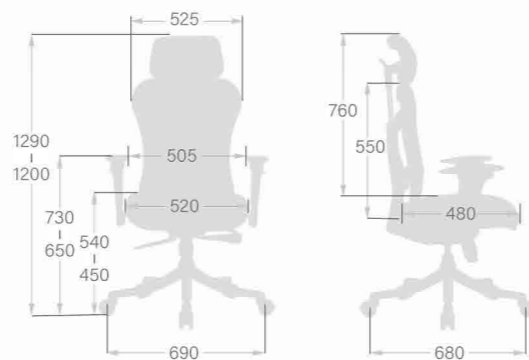

- 6 Back Height Adjustment
- 7 Lumbar Support Height Adjustment
- 8 Lumbar Support Depth Adjustment
- 9 Armrest Height & Arm Pad Pivot & Depth Adjustment
- 10 Headrest Height & Angle Adjustment

CH-6259ASX
W665 x D650 x H1180 - 1270 (mm)

CH-6258ASX
W665 x D650 x H970 - 1060 (mm)

CH-6279ASX
W675 x D650 x H1160 - 1250 (mm)

CH-7158ASX
W665 x D650 x H1000 - 1090 (mm)

CH-7159ASX
W670 x D700 x H1230 - 1320 (mm)

- 1 Pneumatic Seat Height Adjustment
- 2 Sliding Seat Depth Adjustment
- 3 Back Angle Adjustment with 4 Position Tilt Lock
- 4 2-to-1 Synchro Tilt
- 5 Back Tilt Tension Adjustment

- 6 Lumbar Support Height Adjustment
- 7 Lumbar Support Depth Adjustment
- 8 Armrest Height Adjustment
- 9 Arm Pad Pivot & Depth Adjustment
- 10 Headrest Angle Adjustment

CH-999ASX
W690 x D680 x H1200~1290(mm)

CH-998AXSN
W690 x D680 x H970~1060(mm)

CH-999AXSN
W690 x D680 x H1200~1290(mm)

CH-7188ASX
W670 x D700 x H1050~1140(mm)

CH-7189ASX
W670 x D700 x H1230~1320(mm)

- 1 Pneumatic Seat Height Adjustment
- 2 Sliding Seat Depth Adjustment
- 3 Back Angle Adjustment with 4 Position Tilt Lock
- 4 2-to-1 Synchro Tilt
- 5 Back Tilt Tension Adjustment