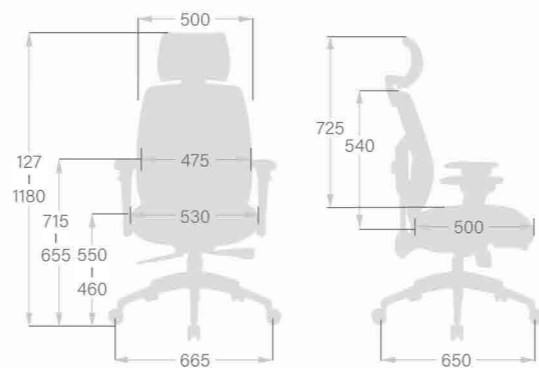

- 6 Back Height Adjustment
- 7 Armrest Height Adjustment
- 8 Arm Pad Pivot & Depth Adjustment
- 9 Headrest Height & Angle Adjustment

CH-W6386AXSN
W700 x D690 x H1210-1300(mm)

CH-6383ASX
W700 x D690 x H1075-1165(mm)

CH-6386ASX
W700 x D690 x H1210-1300(mm)

CH-6387AXSN
W700 x D690 x H1075-1165(mm)

CH-6388AXSN
W700 x D690 x H1210-1300(mm)

- 1 Pneumatic Seat Height Adjustment
- 2 Sliding Seat Depth Adjustment
- 3 Back Angle Adjustment with 4 Position Tilt Lock
- 4 2-to-1 Synchro Tilt
- 5 Back Tilt Tension Adjustment

- 6 Back Height Adjustment
- 7 Lumbar Support Height Adjustment
- 8 Lumbar Support Depth Adjustment
- 9 Armrest Height & Arm Pad Pivot & Depth Adjustment
- 10 Headrest Height & Angle Adjustment

CH-6259ASX
W665 x D650 x H1180 - 1270 (mm)

CH-6258ASX
W665 x D650 x H970 - 1060 (mm)

CH-6279ASX
W675 x D650 x H1160 - 1250 (mm)

CH-7158ASX
W665 x D650 x H1000 - 1090 (mm)

CH-7159ASX
W670 x D700 x H1230 - 1320 (mm)

- 1 Pneumatic Seat Height Adjustment
- 2 Sliding Seat Depth Adjustment
- 3 Back Angle Adjustment with 4 Position Tilt Lock
- 4 2-to-1 Synchro Tilt
- 5 Back Tilt Tension Adjustment