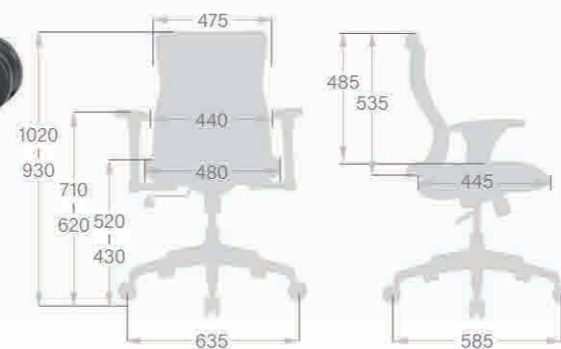

CH-7155ASX
W670 x D735 x H960-1050(mm)

CH-7160AV
W665 x D695 x H1000 (mm)

CH-7180AXSN
W665 x D650 x H1015-1105(mm)

- 1 Pneumatic Seat Height Adjustment
- 2 Sliding Seat Depth Adjustment
- 3 Back Angle Adjustment with 4 Position Tilt Lock
- 4 2-to-1 Synchro Tilt
- 5 Back Tilt Tension Adjustment

- 6 Lumbar Support Height Adjustment
- 7 Armrest Height Adjustment
- 8 Arm Pad Pivot Adjustment
- 9 Arm Pad Depth Adjustment

CH-5376AXSN
W635 x D585 x H930-1020(mm)

CH-5381AV
W665 x D590 x H940(mm)

CH-5382AV
W605 x D585 x H940(mm)

CH-5383AV
W635 x D585 x H940(mm)

CH-5384AV
W605 x D585 x H940 (mm)

CH-5377AXSN
W605 x D585 x H920-1010(mm)

CH-5378AXSN
W635 x D585 x H930-1020(mm)

CH-5379AXSN
W605 x D585 x H920-1010(mm)

- 1 Pneumatic Seat Height Adjustment
- 2 Back Upright Position Tilt Lock
- 3 2-to-1 Synchro Tilt
- 4 Back Tilt Tension Adjustment