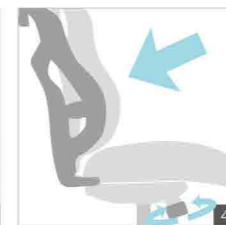

- 1 Pneumatic Seat Height Adjustment
- 2 Back Angle Adjustment with 4 Position Tilt Lock
- 3 2-to-1 Synchro Tilt
- 4 Back Tilt Tension Adjustment