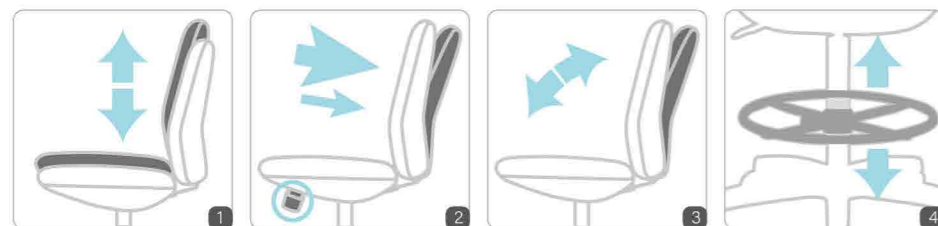

CH-588AV
W700 x D610 x H950 (mm)

CH-G588AXSN
W630 x D610 x H920-1050(mm)

CH-G798AXSN
W630 x D700 x H1080-1170(mm)

Optional Accessories

- 1 Pneumatic Seat Height Adjustment
- 2 Back Tilt Tension Adjustment
- 3 Flex Back Tilt
- 4 Footring Height Adjustment