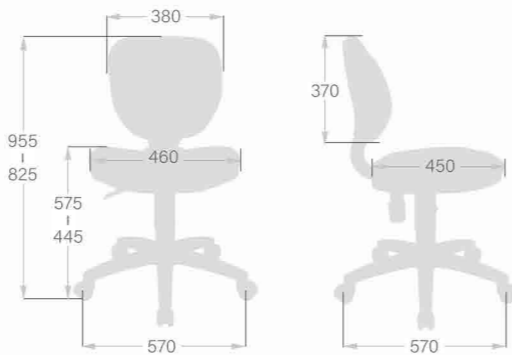

CH-G528SXN
W560 x D650 x H830-960(mm)