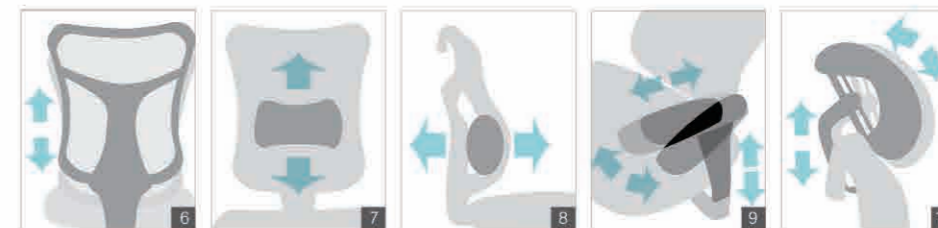

CH-6386ASX
W700 x D690 x H1210-1300(mm)

CH-6387AXSN
W700 x D690 x H1075-1165(mm)

CH-6388AXSN
W700 x D690 x H1210-1300(mm)

- 1 Pneumatic Seat Height Adjustment
- 2 Sliding Seat Depth Adjustment
- 3 Back Angle Adjustment with 4 Position Tilt Lock
- 4 2-to-1 Synchro Tilt
- 5 Back Tilt Tension Adjustment