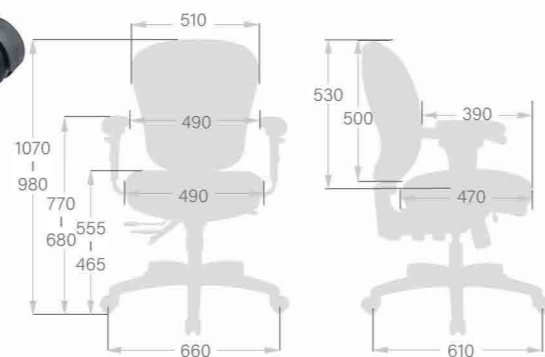

CH-635AXSN
W650 x D655 x H1120~1205(mm)