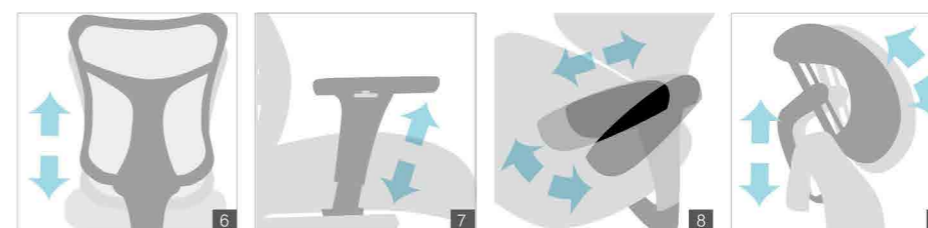

CH-7284AXSN
W670 x D755 x H1040~1130(mm)

CH-W7284AXSN
W670 x D755 x H1040~1130(mm)

CH-7286ASX
W690 x D755 x H1180~1270(mm)

CH-W7286ASX
W690 x D755 x H1180~1270(mm)

- 1 Pneumatic Seat Height Adjustment
- 2 Sliding Seat Depth Adjustment
- 3 Back Angle Adjustment with 4 Position Tilt Lock
- 4 2-to-1 Synchro Tilt
- 5 Back Tilt Tension Adjustment