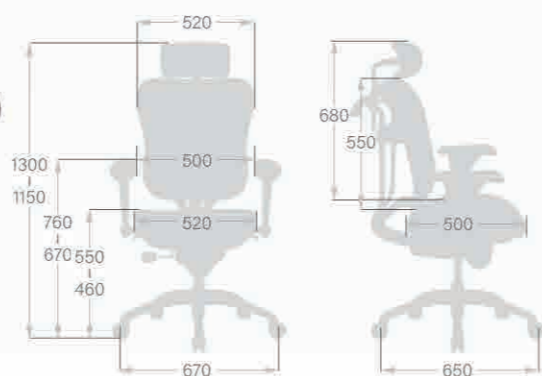

CH-7131ASX
W670 x D650 x H960-1100(mm)

CH-7132AXSN
W670 x D650 x H960-1100(mm)

CH-7136ASX
W670 x D650 x H1150-1300(mm)

- 1 Pneumatic Seat Height Adjustment
- 2 Sliding Seat Depth Adjustment
- 3 Back Angle Adjustment with 3 Position Tilt Lock
- 4 2-to-1 Synchro Tilt

- 5 Back Tilt Tension Adjustment
- 6 Back Height Adjustment
- 7 Lumbar Support Height Adjustment
- 8 Armrest Height & Arm Pad Pivot Adjustment
- 9 Headrest Height & Angle Adjustment

CH-7147ASX
W670 x D650 x H1150-1300(mm)