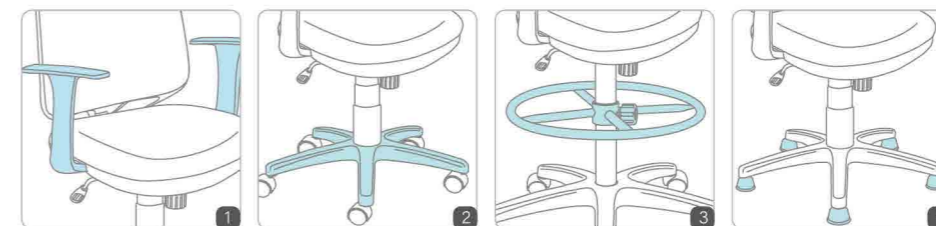

CH-588AV
W700 x D610 x H950 (mm)

CH-G588AXSN
W630 x D610 x H920-1050(mm)

CH-G798AXSN
W630 x D700 x H1080-1170(mm)

Optional Accessories

- 1 Pneumatic Seat Height Adjustment
- 2 Back Tilt Tension Adjustment
- 3 Flex Back Tilt
- 4 Footring Height Adjustment