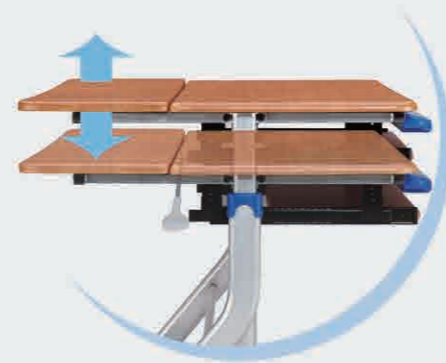

Easy height adjustment