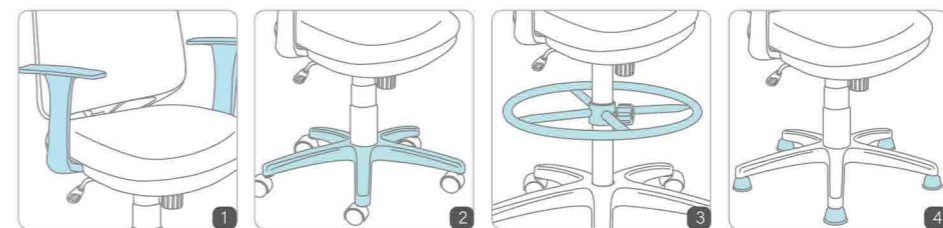

- 1 Armrest
- 2 Base
- 3 Foot Rest
- 4 Caster / Glide