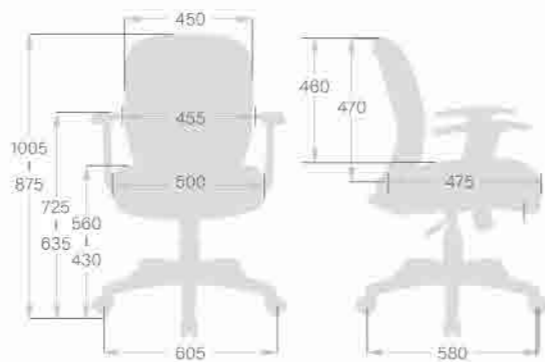

CH-3528SXN
W605 x D580 x H875-1005(mm)