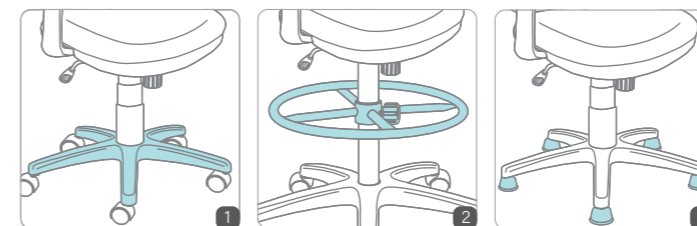

CH-340XC
W720 x D690 x H750-820(mm)

CH-341XC
W680 x D395 x H370-460(mm)

CH-2310X
W630 x D630 x H745-835(mm)

Optional Accessories

- 1 Pneumatic Seat Height Adjustment
- 2 Fixed Footrest

- 1 Base
- 2 Foot Rest
- 3 Caster / Glide