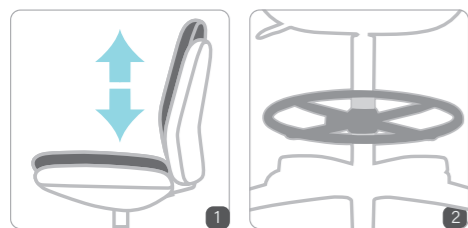

CH-1614ASX
W455 x D450 x H430 - 560 (mm)

CH-S121XR
W505 x D545 x H690 - 820 (mm)

CH-S123X
W420 x D520 x H825 - 955 (mm)

Optional Accessories

- 1 Pneumatic Seat Height Adjustment
- 2 Fixed Footrest

- 1 Base
- 2 Foot Rest
- 3 Caster / Glide