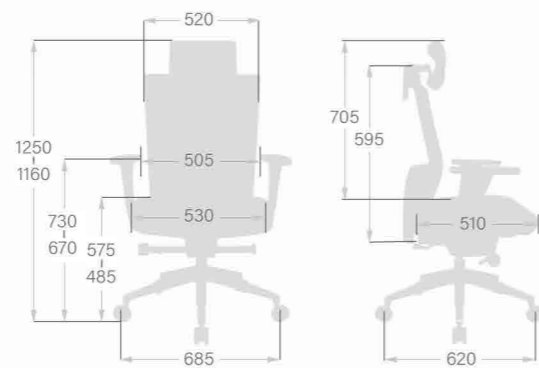

JIATAI FACTORY

No. 18 Zhongxing Rd., Jiatai Industrial Park, Taibao, Chiayi County 61252, Taiwan
TEL: +886-5-2376899 / FAX: +886-5-2379799

www.cschair.com

CH-5688ASXN
W685 x D620 x H1160~1270(mm)

CH-5687ASXN
W685 x D620 x H1055~1145(mm)

- 1 Pneumatic Seat Height Adjustment
- 2 Sliding Seat Depth Adjustment
- 3 Back Angle Adjustment with 4 Position Tilt Lock
- 4 2-to-1 Synchro Tilt
- 5 Back Tilt Tension Adjustment

- 6 Back Height Adjustment
- 7 Lumbar Support Height Adjustment
- 8 Armrest Height Adjustment
- 9 Arm Pad Pivot & Depth Adjustment
- 10 Headrest Height & Angle Adjustment

CH-7326ASX
W775 x D640 x H1205-1295(mm)

CH-7325ASX
W775 x D640 x H1030-1120(mm)

- 1 Pneumatic Seat Height Adjustment
- 2 Sliding Seat Depth Adjustment
- 3 Back Angle Adjustment with 4 Position Tilt Lock
- 4 2-to-1 Synchro Tilt
- 5 Back Tilt Tension Adjustment