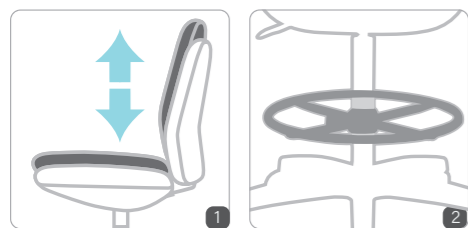

1 Pneumatic Seat Height Adjustment

2 Fixed Footrest