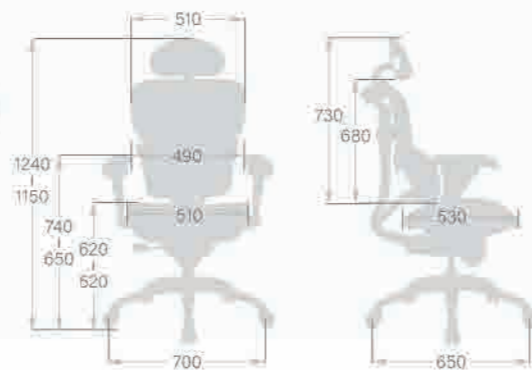

CH-G7292ASX
W650 x D700 x H1040-1130(mm)