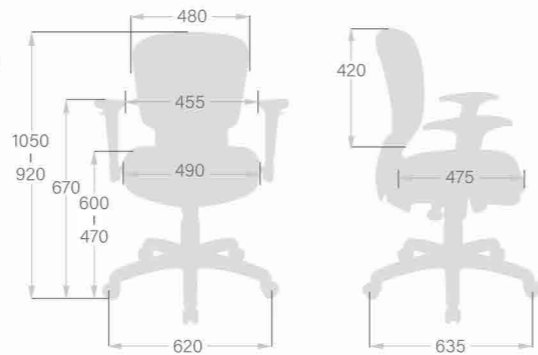

CH-690SXN
W610 x D640 x H920~1050(mm)