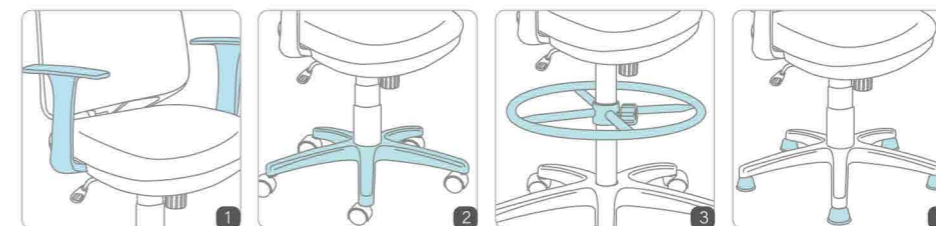

CH-G691SXN
W610 x D610 x H910~1040(mm)

CH-691AXSN
W630 x D610 x H910~1040(mm)

Optional Accessories

- 1 Pneumatic Seat Height Adjustment
- 2 Back Tilt Tension Adjustment
- 3 Flex Back Tilt
- 4 Armrest Height Adjustment