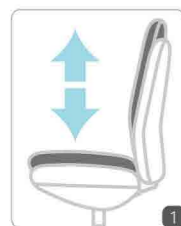

1. 1 Pneumatic Seat Height Adjustment
2. 2 Back Upright Position Tilt Lock
3. 3 2-to-1 Synchro Tilt
4. 4 Back Tilt Tension Adjustment
5. 5 Fixed Armrest