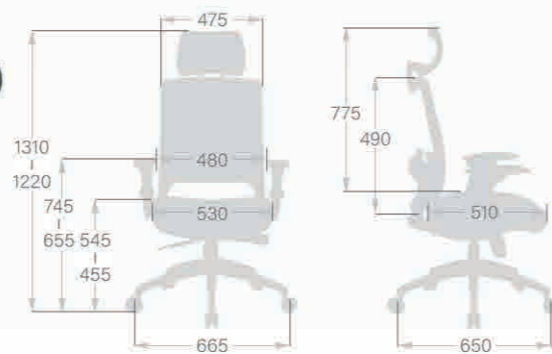

- 6 Lumbar Support Height Adjustment
- 7 Lumbar Support Depth Adjustment
- 8 Armrest Height Adjustment
- 9 Arm Pad Pivot & Depth Adjustment
- 10 Headrest Angle Adjustment

CH-999ASX
W690 x D680 x H1200~1290(mm)

CH-998AXSN
W690 x D680 x H970~1060(mm)

CH-999AXSN
W690 x D680 x H1200~1290(mm)

CH-7188ASX
W670 x D700 x H1050~1140(mm)

CH-7189ASX
W670 x D700 x H1230~1320(mm)

- 1 Pneumatic Seat Height Adjustment
- 2 Sliding Seat Depth Adjustment
- 3 Back Angle Adjustment with 4 Position Tilt Lock
- 4 2-to-1 Synchro Tilt
- 5 Back Tilt Tension Adjustment

- 6 Lumbar Support Height Adjustment
- 7 Lumbar Support Depth Adjustment
- 8 Armrest Height Adjustment
- 9 Arm Pad Pivot & Depth Adjustment
- 10 Headrest Height & Angle Adjustment

CH-7199ASX
W665 x D650 x H1220-1310(mm)

CH-7198ASX
W665 x D650 x H1015-1105(mm)

CH-7198AV
W570 x D625 x H790-880 (mm)

CH-7168ASX
W660 x D650 x H975-1065(mm)

CH-7169ASX
W660 x D650 x H1195-1285(mm)

- 1 Pneumatic Seat Height Adjustment
- 2 Sliding Seat Depth Adjustment
- 3 Back Angle Adjustment with 4 Position Tilt Lock
- 4 2-to-1 Synchro Tilt
- 5 Back Tilt Tension Adjustment