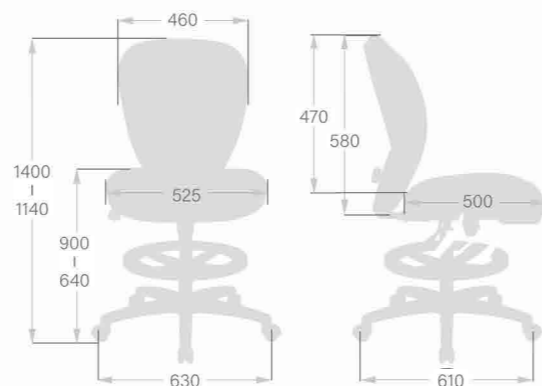

CH-W5290AXSN

W695 x D585 x H1010 - 1100 (mm)

CH-5392AXSN

W695 x D585 x H1150-1240(mm)

- 1 Pneumatic Seat Height Adjustment
- 2 Back Upright Position Tilt Lock
- 3 2-to-1 Synchro Tilt
- 4 Back Tilt Tension Adjustment
- 5 Armrest Height Adjustment

- 1 Pneumatic Seat Height Adjustment
- 2 Back Upright Position Tilt Lock
- 3 2-to-1 Synchro Tilt
- 4 Back Tilt Tension Adjustment
- 5 Armrest Height Adjustment

CH-5350AXSN
W660 x D610 x H800 - 890 (mm)

CH-W5350SXN
W550 x D540 x H800 - 890 (mm)

CH-W5362AXSN
W660 x D610 x H885-975(mm)

CH-5362AXSN
W660 x D610 x H885-975(mm)

- 1 Pneumatic Seat Height Adjustment
- 2 Back Upright Position Tilt Lock
- 3 2-to-1 Synchro Tilt
- 4 Back Tilt Tension Adjustment
- 5 Fixed Armrest

- 1 Pneumatic Seat Height Adjustment
- 2 Back Upright Position Tilt Lock
- 3 2-to-1 Synchro Tilt
- 4 Back Tilt Tension Adjustment
- 5 Armrest Height Adjustment

CH-588NR
W630 x D610 x H1140 - 1400 (mm)

CH-550AC
W700 x D610 x H950 (mm)