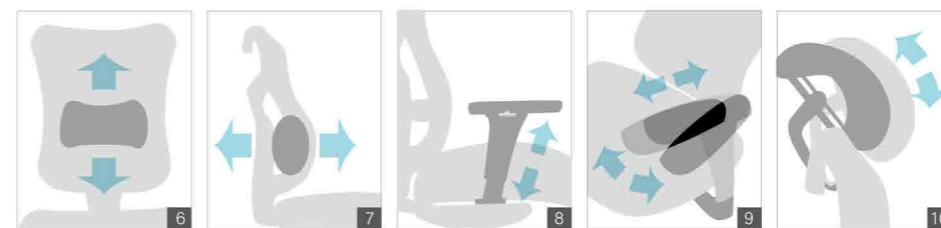

CH-6258ASX
W665 x D650 x H970 - 1060 (mm)

CH-6279ASX
W675 x D650 x H1160 - 1250 (mm)

CH-7158ASX
W665 x D650 x H1000 - 1090 (mm)

CH-7159ASX
W670 x D700 x H1230 - 1320 (mm)

- 1 Pneumatic Seat Height Adjustment
- 2 Sliding Seat Depth Adjustment
- 3 Back Angle Adjustment with 4 Position Tilt Lock
- 4 2-to-1 Synchro Tilt
- 5 Back Tilt Tension Adjustment