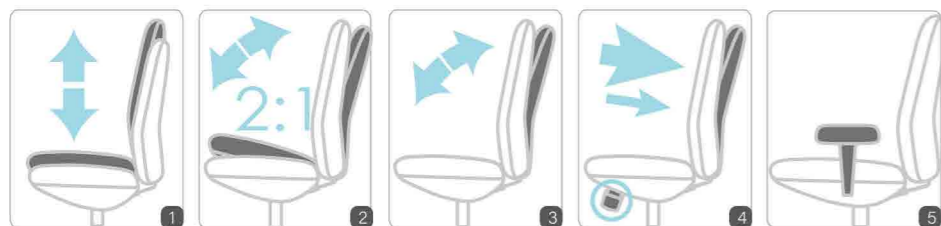

CH-972SXN
W590 x D620 x H1120-1250(mm)

Optional Accessories

- 1 Pneumatic Seat Height Adjustment
- 2 2-to-1 Synchro Tilt
- 3 Back Angle Adjustment with Infinite
- 4 Back Tilt Tension Adjustment
- 5 Fixed Armrest