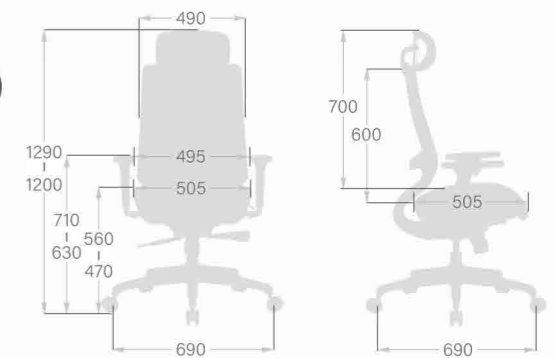

- 6 Lumbar Support Height Adjustment
- 7 Lumbar Support Depth Adjustment
- 8 Armrest Height Adjustment
- 9 Arm Pad Pivot & Depth Adjustment
- 10 Headrest Angle Adjustment

CH-999ASX
W690 x D680 x H1200~1290(mm)

ANJELI-AV
W680 x D640 x H1050 (mm)

ANJELI-MM
W680 x D620 x H1060-1150(mm)

ANJELI-MP
W680 x D620 x H1060-1150(mm)

ANJELI-HL
W680 x D620 x H1265-1355(mm)

- 1 Pneumatic Seat Height Adjustment
- 2 Sliding Seat Depth Adjustment
- 3 Back Angle Adjustment with 4 Position Tilt Lock
- 4 2-to-1 Synchro Tilt

- 1 Pneumatic Seat Height Adjustment
- 2 Sliding Seat Depth Adjustment
- 3 Back Angle Adjustment with 4 Position Tilt Lock
- 4 2-to-1 Synchro Tilt

- 5 Back Tilt Tension Adjustment
- 6 Lumbar Support Height Adjustment
- 7 Armrest Height Adjustment
- 8 Arm Pad Pivot & Depth Adjustment
- 9 Headrest Height & Angle Adjustment

CH-W7215AXSN
W670 x D630 x H970-1060(mm)

CH-7214AXSN
W670 x D630 x H970-1060(mm)

CH-7246AXSN
W690 x D690 x H1200-1290(mm)

CH-7245AXSN
W690 x D690 x H1030-1120(mm)

網站數據-待確認

- 1 Pneumatic Seat Height Adjustment
- 2 Sliding Seat Depth Adjustment
- 3 Back Angle Adjustment with 4 Position Tilt Lock
- 4 2-to-1 Synchro Tilt