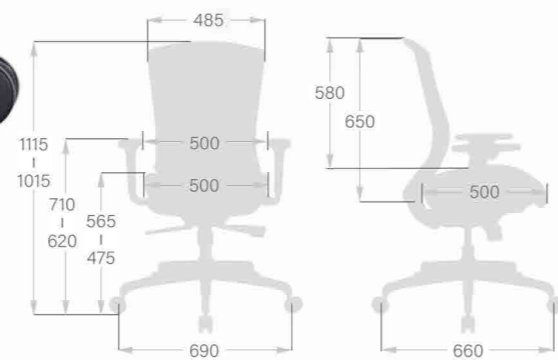

- 6 Lumbar Support Height Adjustment
- 7 Armrest Height Adjustment
- 8 Arm Pad Pivot Adjustment
- 9 Arm Pad Depth Adjustment
- 10 Headrest Height & Angle Adjustment

ANJELI-HM
W680 x D620 x H1265-1355(mm)

ANJELI-AV
W680 x D640 x H1050 (mm)

ANJELI-MM
W680 x D620 x H1060-1150(mm)

ANJELI-MP
W680 x D620 x H1060-1150(mm)

ANJELI-HL
W680 x D620 x H1265-1355(mm)

- 1 Pneumatic Seat Height Adjustment
- 2 Sliding Seat Depth Adjustment
- 3 Back Angle Adjustment with 4 Position Tilt Lock
- 4 2-to-1 Synchro Tilt

- 5 Back Tilt Tension Adjustment
- 6 Lumbar Support Height Adjustment
- 7 Armrest Height Adjustment
- 8 Arm Pad Depth Adjustment
- 9 Headrest Height Adjustment

CH-7220AXSN
W690 x D660 x H1015-1115(mm)

CH-7223AXSN
W690 x D660 x H1160-1250(mm)