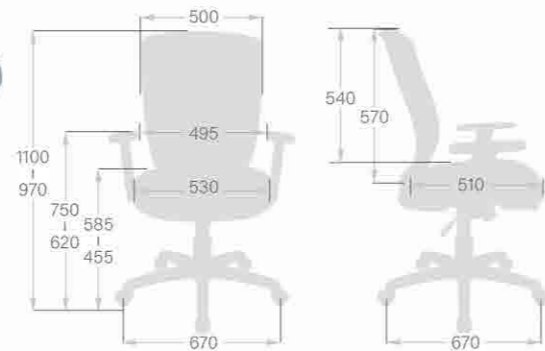

CH-749AXSN
W710 x D700 x H1011 - 1100 (mm)

- 1 Pneumatic Seat Height Adjustment
- 2 Back Upright Position Tilt Lock
- 3 2-to-1 Synchro Tilt
- 4 Back Tilt Tension Adjustment
- 5 Fixed Armrest

- 1 Pneumatic Seat Height Adjustment
- 2 Back Upright Position Tilt Lock
- 3 2-to-1 Synchro Tilt
- 4 Back Tilt Tension Adjustment
- 5 Armrest Height Adjustment

CH-5177AXSN
W670 x D670 x H970-1100(mm)

CH-5181AV
W620 x D630 x H880 (mm)

CH-5181SXN
W610 x D610 x H870-1000(mm)

CH-5181AXSN
W640 x D640 x H870-1000(mm)

CH-5181ANXR
W640 x D640 x H1070-1330(mm)

- 1 Pneumatic Seat Height Adjustment
- 2 Back Upright Position Tilt Lock
- 3 2-to-1 Synchro Tilt
- 4 Back Tilt Tension Adjustment
- 5 Armrest Height Adjustment

CH-5370AXSN
W690 x D610 x H980-1070(mm)

CH-5368AXSN
W650 x D610 x H980-1070(mm)

CH-5110AXSN
W680 x D570 x H880-1010(mm)

CH-5113AXSN
W680 x D570 x H880-1010(mm)

- 1 Pneumatic Seat Height Adjustment
- 2 Back Upright Position Tilt Lock
- 3 2-to-1 Synchro Tilt
- 4 Back Tilt Tension Adjustment
- 5 Armrest Height Adjustment