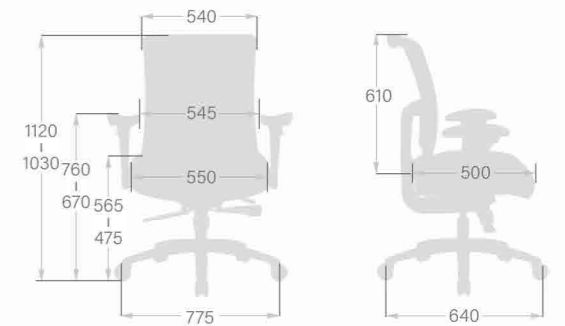

- 1 Pneumatic Seat Height Adjustment
- 2 Sliding Seat Depth Adjustment
- 3 Back Angle Adjustment with 4 Position Tilt Lock
- 4 2-to-1 Synchro Tilt
- 5 Back Tilt Tension Adjustment

- 6 Back Height Adjustment
- 7 Lumbar Support Height Adjustment
- 8 Armrest Height Adjustment
- 9 Arm Pad Pivot & Depth Adjustment
- 10 Headrest Height & Angle Adjustment

CH-7326ASX
W775 x D640 x H1205-1295(mm)

CH-7325ASX
W775 x D640 x H1030-1120(mm)

- 1 Pneumatic Seat Height Adjustment
- 2 Sliding Seat Depth Adjustment
- 3 Back Angle Adjustment with 4 Position Tilt Lock
- 4 2-to-1 Synchro Tilt
- 5 Back Tilt Tension Adjustment

- 6 Lumbar Support Height Adjustment
- 7 Armrest Height Adjustment
- 8 Arm Pad Width Adjustment
- 9 Arm Pad Pivot & Depth Adjustment
- 10 Headrest Height & Angle Adjustment

CH-7286AXSN
W670 x D755 x H1180~1270(mm)