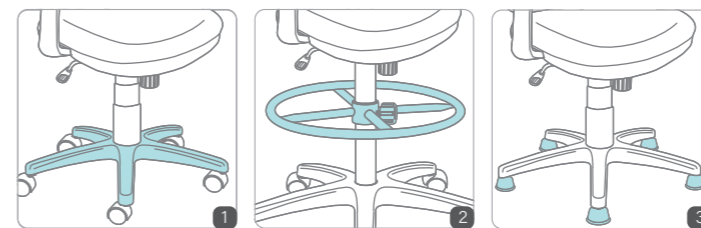

CH-1614ASX
W455 x D450 x H430 - 560 (mm)

CH-S121XR
W505 x D545 x H690 - 820 (mm)

CH-S123X
W420 x D520 x H825 - 955 (mm)

Optional Accessories

- 1 Pneumatic Seat Height Adjustment
- 2 Fixed Footrest

- 1 Base
- 2 Foot Rest
- 3 Caster / Glide