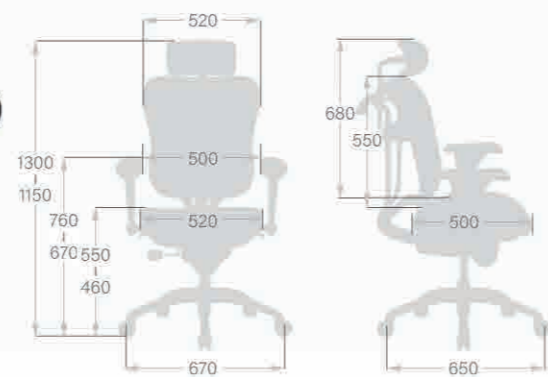

- 6 Back Height Adjustment
- 7 Lumbar Support Height Adjustment
- 8 Armrest Height & Arm Pad Width Adjustment
- 9 Arm Pad Pivot & Depth Adjustment
- 10 Headrest Height & Angle Adjustment

CH-908ASX
W685 x D640 x H1170-1260(mm)

CH-903AV
W690 x D635 x H990 (mm)

CH-901ASX
W685 x D640 x H955-1045(mm)

CH-907AV
W690 x D635 x H990 (mm)

CH-907ASX
W685 x D640 x H955-1045(mm)

CH-905ASX
W685 x D640 x H955-1045(mm)

- 1 Pneumatic Seat Height Adjustment
- 2 Back Angle Adjustment with 4 Position Tilt Lock
- 3 2-to-1 Synchro Tilt
- 4 Back Tilt Tension Adjustment

- 5 Back Height Adjustment
- 6 Lumbar Support Fixed
- 7 Armrest Height Adjustment
- 8 Headrest Angle Adjustment

CH-7137ASX
W670 x D650 x H1150-1300(mm)

CH-7133AV
W665 x D620 x H960 (mm)

CH-7134AV
W665 x D620 x H960 (mm)