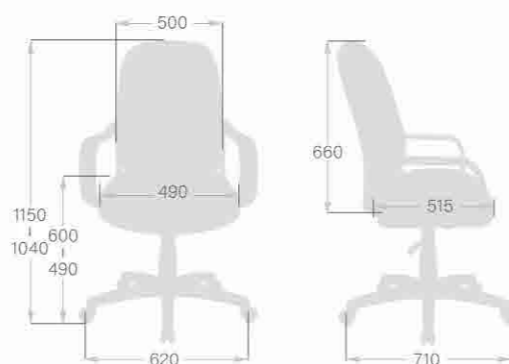

CH-956AXL
W720 x D620 x H1150~1240(mm)

CH-955AXL
W720 x D620 x H1060~1150(mm)

CH-766AXL
W650 x D680 x H1090~1200(mm)

CH-898AXL
W655 x D690 x H1130~1240(mm)

CH-925AXL
W660 x D750 x H1020~1130(mm)

CH-926AXL
W660 x D750 x H1170~1280(mm)

- 1 Pneumatic Seat Height Adjustment
- 2 Back Tilt Tension Adjustment
- 3 Back Upright Position Tilt Lock
- 4 Swivel Tilt
- 5 Fixed Armrest

AR-82AXN
W655 x D755 x H970-1080(mm)

AR-82AV
W605 x D655 x H950(mm)