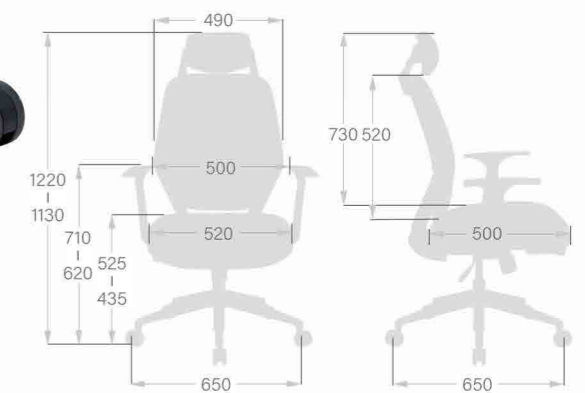

CH-6299ASX
W660 x D670 x H1030-1120(mm)

- 1 Pneumatic Seat Height Adjustment
- 2 Back Angle Adjustment with 4 Position Tilt Lock
- 3 2-to-1 Synchro Tilt
- 4 Back Tilt Tension Adjustment
- 5 Armrest Height & Arm Pad Pivot Adjustment

- 1 Pneumatic Seat Height Adjustment
- 2 Back Angle Adjustment with 4 Position Tilt Lock
- 3 2-to-1 Synchro Tilt
- 4 Back Tilt Tension Adjustment
- 5 Armrest Height Adjustment

CH-7260AXSN
W650 x D650 x H950-1040(mm)

CH-7260SXM
W650 x D650 x H950-1040(mm)

CH-7263AXSN
W675 x D600 x H1130-1220(mm)

CH-7263AXSN
W675 x D600 x H1130-1220(mm)

- 1 Pneumatic Seat Height Adjustment
- 2 Back Upright Position Tilt Lock
- 3 2-to-1 Synchro Tilt
- 4 Back Tilt Tension Adjustment
- 5 Fixed Armrest