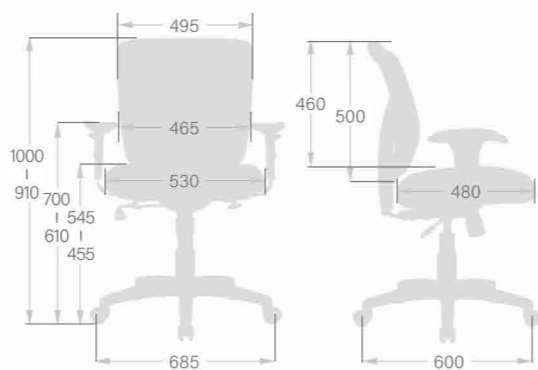

CH-7231AXSN
W690 x D670 x H1000-1090(mm)

CH-7232AXSN
W690 x D670 x H1000-1090(mm)

CH-7236AXSN
W690 x D670 x H1155-1245(mm)

CH-7231ASX
W690 x D670 x H1000-1090(mm)

CH-7237ASX
W690 x D670 x H1155-1245(mm)

- 1 Pneumatic Seat Height Adjustment
- 2 Sliding Seat Depth Adjustment
- 3 2-to-1 Synchro Tilt
- 4 Back Tilt Tension Adjustment

- 5 Back Height Adjustment
- 6 Armrest Height Adjustment
- 7 Arm Pad Pivot & Depth Adjustment
- 8 Headrest Height Adjustment

CH-5206AXSN
W685 x D600 x H910~1000(mm)

CH-S5206AXSN
W685 x D600 x H910~1000(mm)

CH-5209AXSN
W700 x D600 x H900~990(mm)

CH-S5206AXSN_M
W685 x D600 x H910~1000(mm)

CH-5206AXSN_M
W685 x D600 x H910~1000(mm)

- 1 Pneumatic Seat Height Adjustment
- 2 Back Upright Position Tilt Lock
- 3 2-to-1 Synchro Tilt
- 4 Back Tilt Tension Adjustment