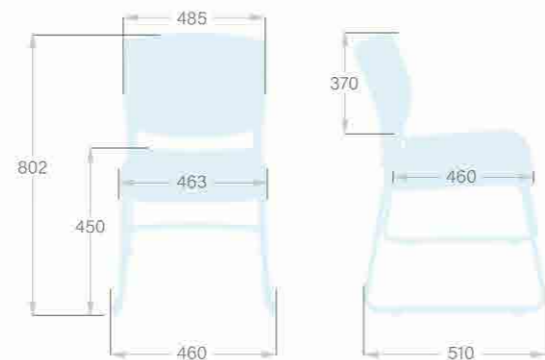

CH-W1700A
W550 x D510 x H805 (mm)