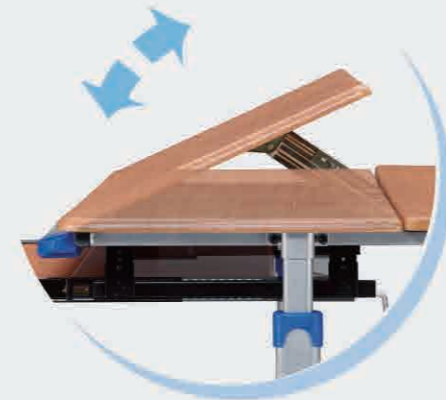

W000 x D000 x H000(mm)

Optional Accessory:
Book shelf (CH-3684)

Large Drawer Storage

Features

- Tilttable table top(0-30deg) for different function: writing, reading and drawing.
- Suitable for height from 1.1m to 1.7m.
- Quick release & lock to easy adjustment for table height.
- Designed with your child safety in mind.
rounded corner, hand gaps and firm securing mechanism.
- Easy clean durable table top surface.

CH-3688

W900 x D800x H665 - 755 (mm)

Easy height adjustment

Tilttable table top

CH-3680

W620 x D685x H450 - 690 (mm)

Easy height adjustment

Tilttable table top

Large Drawer Storage

Features

- Tilttable table top(0-30deg) for different function: writing, reading and drawing.
- Suitable for height from 1.1m to 1.7m.
- Quick release & lock to easy adjustment for table height.
- Designed with your child safety in mind.
rounded corner, hand gaps and firm securing mechanism.
- Easy clean durable table top surface.