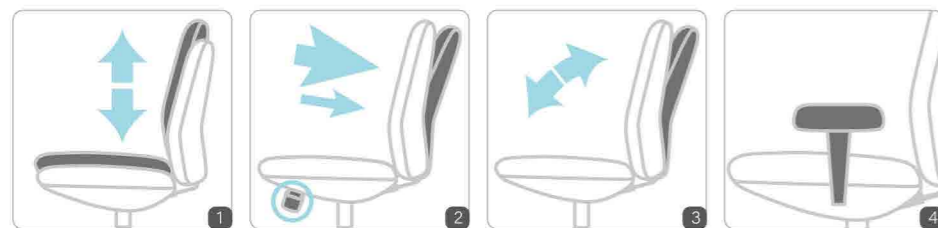

CH-G526SXN
W580 x D615 x H830-960(mm)

CH-G526AXSN
W580 x D615 x H830-960(mm)

CH-706NX
W580 x D600 x H860-990(mm)

CH-706ANX
W600 x D600 x H860-990(mm)

Optional Accessories

- 1 Pneumatic Seat Height Adjustment
- 2 Back Tilt Tension Adjustment
- 3 Flex Back Tilt
- 4 Fixed Armrest