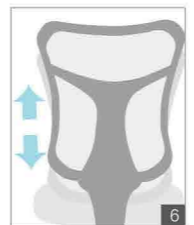

CH-5188AXSN
W670 x D655 x H980~1110(mm)

CH-5188AXSN
W670 x D655 x H980~1110(mm)

CH-5187AXSN
W650 x D645 x H980~1070(mm)

CH-5187AXSN
W650 x D645 x H980~1070(mm)

- 1 Pneumatic Seat Height Adjustment
- 2 Sliding Seat Depth Adjustment
- 3 Back Upright Position Tilt Lock
- 4 2-to-1 Synchro Tilt