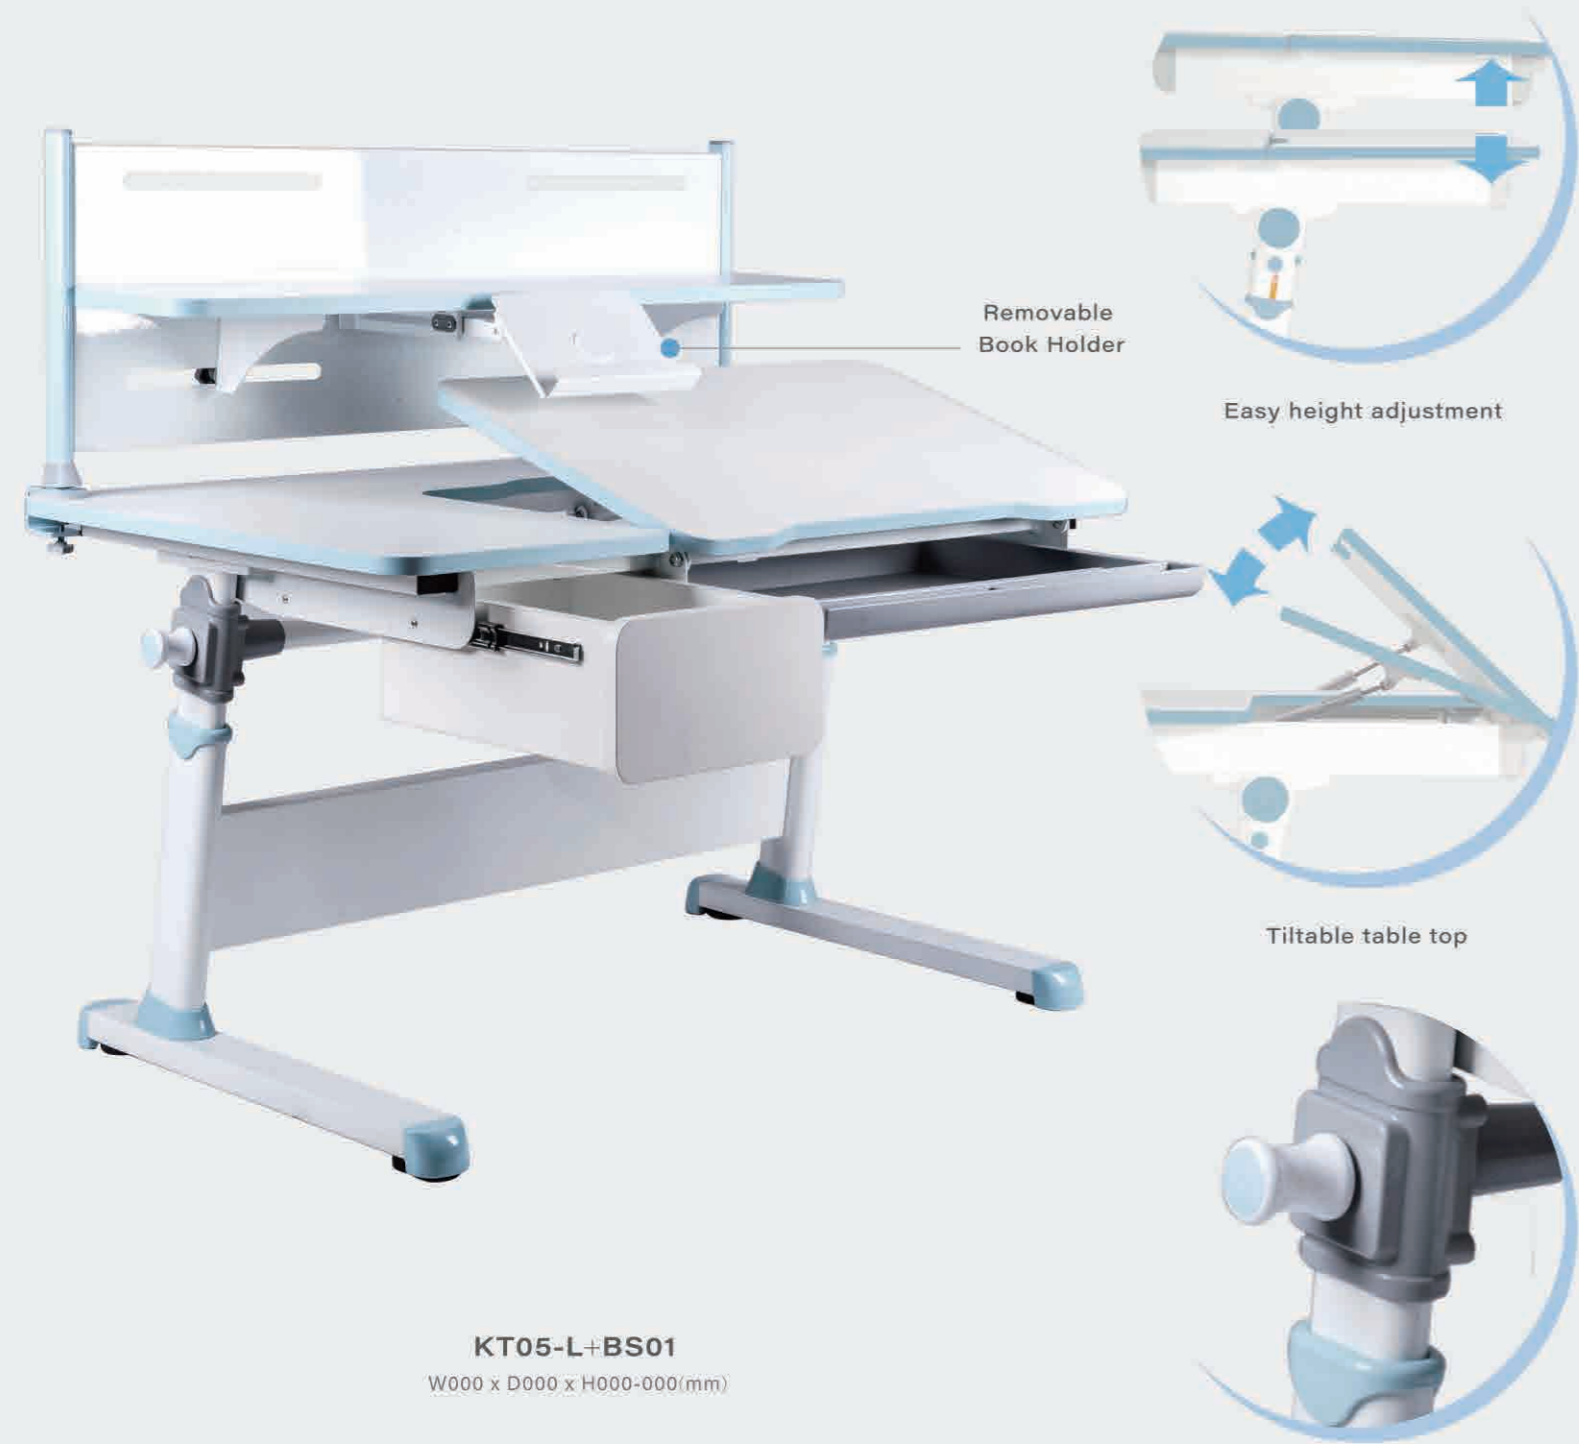

KT01-L+BS03
W000 x D000 x H000(mm)

Rear wheels equipped for easy mobility

Features

- Tiltable table top(0-75deg) for different function: writing, reading and drawing.
- Suitable for height from 1.1m to 1.7m.
- Quick release & lock to easy adjustment for table height.
- Designed with your child safety in mind. rounded corner, hand gaps and firm securing mechanism.
- Easy clean durable table top surface.

Removable Book Holder

Easy height adjustment

Tiltable table top

Strong handing hook

KT05-D+BS01

W000 x D000 x H000-000(mm)

Book shelf

Large drawer storage

Buffered hydraulic rod

KT02-L+BS03

W000 x D000 x H000(mm)

Features

- Tiltable table top(0-75deg) for different function: writing, reading and drawing.
- Suitable for height from 1.1m to 1.7m.
- Quick release & lock to easy adjustment for table height.
- Designed with your child safety in mind. rounded corner, hand gaps and firm securing mechanism.
- Easy clean durable table top surface.

KT05-L+BS01
W000 x D000 x H000-000(mm)

KT05-D+BS01
W000 x D000 x H000(mm)

Features

- Tiltable table top(0-75deg) for different function: writing, reading and drawing.
- Suitable for height from 1.1m to 1.7m.
- Quick release & lock to easy adjustment for table height.
- Designed with your child safety in mind. rounded corner, hand gaps and firm securing mechanism.
- Easy clean durable table top surface.