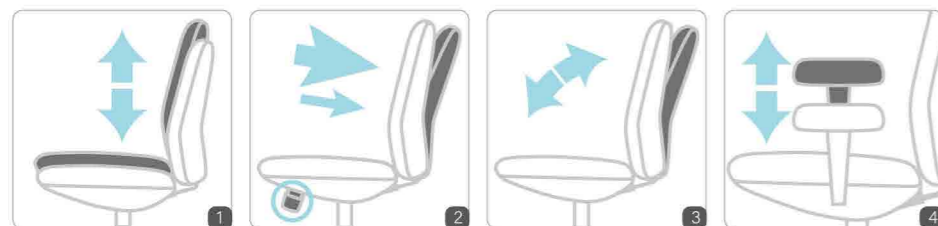

- 1 Pneumatic Seat Height Adjustment
- 2 Back Tilt Tension Adjustment
- 3 Flex Back Tilt
- 4 Armrest Height Adjustment