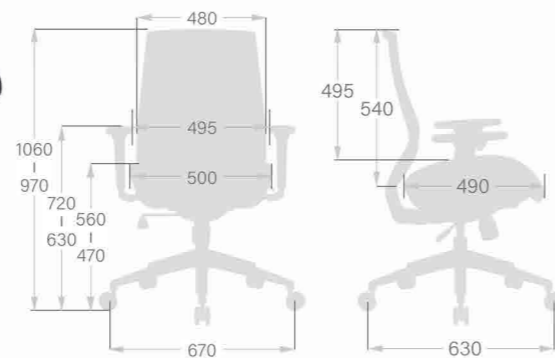

ANJELI-AV
W680 x D640 x H1050 (mm)

ANJELI-MM
W680 x D620 x H1060-1150(mm)

ANJELI-MP
W680 x D620 x H1060-1150(mm)

ANJELI-HL
W680 x D620 x H1265-1355(mm)

- 1 Pneumatic Seat Height Adjustment
- 2 Sliding Seat Depth Adjustment
- 3 Back Angle Adjustment with 4 Position Tilt Lock
- 4 2-to-1 Synchro Tilt

- 5 Back Tilt Tension Adjustment
- 6 Lumbar Support Height Adjustment
- 7 Armrest Height Adjustment
- 8 Arm Pad Depth Adjustment
- 9 Headrest Height Adjustment

CH-7220AXSN
W690 x D660 x H1015-1115(mm)

CH-7223AXSN
W690 x D660 x H1160-1250(mm)

- 1 Pneumatic Seat Height Adjustment
- 2 Sliding Seat Depth Adjustment
- 3 Back Angle Adjustment with 4 Position Tilt Lock
- 4 2-to-1 Synchro Tilt

- 5 Back Tilt Tension Adjustment
- 6 Lumbar Support Height Adjustment
- 7 Armrest Height Adjustment
- 8 Arm Pad Pivot & Depth Adjustment
- 9 Headrest Height & Angle Adjustment

CH-W7215AXSN
W670 x D630 x H970-1060(mm)

CH-7214AXSN
W670 x D630 x H970-1060(mm)

CH-7246AXSN
W690 x D690 x H1200-1290(mm)

CH-7245AXSN
W690 x D690 x H1030-1120(mm)

網站數據-待確認

- 1 Pneumatic Seat Height Adjustment
- 2 Sliding Seat Depth Adjustment
- 3 Back Angle Adjustment with 4 Position Tilt Lock
- 4 2-to-1 Synchro Tilt