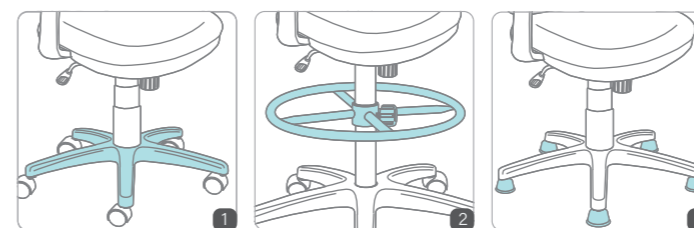

- 1 Base
- 2 Foot Rest
- 3 Caster / Glide