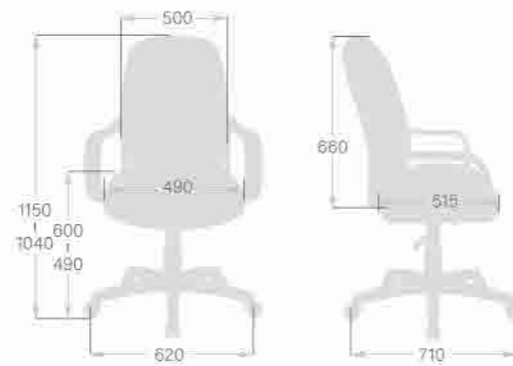

AR-81AXN
W650 x D790 x H1030-1140(mm)

CH-964AXL
W670 x D730 x H950-1040(mm)

CH-966AXL
W670 x D730 x H1130-1220(mm)

- 1 Pneumatic Seat Height Adjustment
- 2 Back Tilt Tension Adjustment
- 3 Back Upright Position Tilt Lock
- 4 Swivel Tilt
- 5 Fixed Armrest

CH-888AXSN
W650 x D790 x H1030-1140(mm)

CH-888AXL
W650 x D790 x H1030-1140(mm)

CH-808AXSN
W680 x D680 x H1080-1190(mm)

CH-789AXSN
W660 x D660 x H1130-1240(mm)

CH-950AXSN
W630 x D620 x H1050-1160(mm)

CH-786AXSN
W650 x D765 x H1030-1140(mm)

- 1 Pneumatic Seat Height Adjustment
- 2 Back Tilt Tension Adjustment
- 3 Back Upright Position Tilt Lock
- 4 Swivel Tilt
- 5 Fixed Armrest

CH-767AXSN

W650 x D730 x H1150-1260(mm)

CH-767AXL

W650 x D730 x H1150-1260(mm)