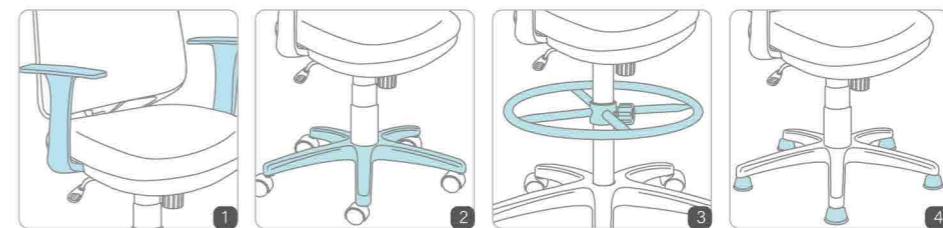

- 1 Armrest
- 2 Base
- 3 Foot Rest
- 4 Caster / Glide