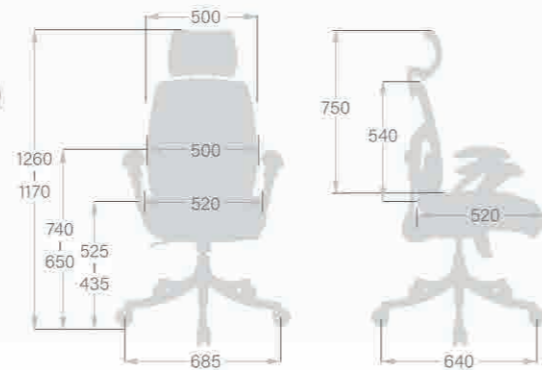

- 5 Lumbar Support Height Adjustment
- 6 Lumbar Support Depth Adjustment
- 7 Armrest Height & Arm Pad Depth Adjustment
- 8 Headrest Height & Angle Adjustment

Optional

CH-7307ASX

W655 x D690 x H1200-1290(mm)

CH-7303ASX

W655 x D680 x H1040-1130(mm)

CH-7305ASX

W655 x D690 x H1060-1150(mm)

CH-7309ASX

W655 x D690 x H1200-1290(mm)

- 1 Pneumatic Seat Height Adjustment
- 2 Sliding Seat Depth Adjustment
- 3 Back Angle Adjustment with 4 Position Tilt Lock
- 4 2-to-1 Synchro Tilt
- 5 Back Tilt Tension Adjustment

- 6 Back Height Adjustment
- 7 Lumbar Support Height Adjustment
- 8 Armrest Height & Arm Pad Width Adjustment
- 9 Arm Pad Pivot & Depth Adjustment
- 10 Headrest Height & Angle Adjustment

CH-908ASX
W685 x D640 x H1170-1260(mm)