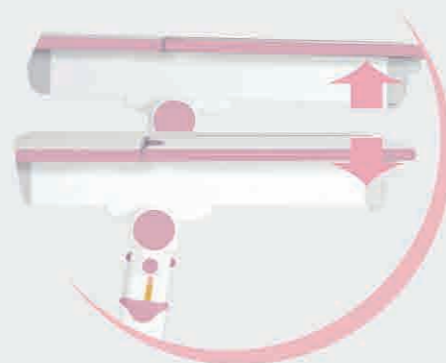

Removable Book Holder

Easy height adjustment

Tiltable table top

Strong handing hook

KT05-D+BS01

W000 x D000 x H000-000(mm)

Book shelf

Large drawer storage

Buffered hydraulic rod

KT02-L+BS03

W000 x D000 x H000(mm)

Features

- Tiltable table top(0-75deg) for different function: writing, reading and drawing.
- Suitable for height from 1.1m to 1.7m.
- Quick release & lock to easy adjustment for table height.
- Designed with your child safety in mind. rounded corner, hand gaps and firm securing mechanism.
- Easy clean durable table top surface.

Structure

- Material use meeting stringent European E1 safety standard equivalent to us OSHA standard.
- Table top surface Non-Reflective & Easy to Maintain.
- Non-rust power coated strong metal supprt.
- Table Frame and leg made from medium carbon steel durable, strong and rust-free.