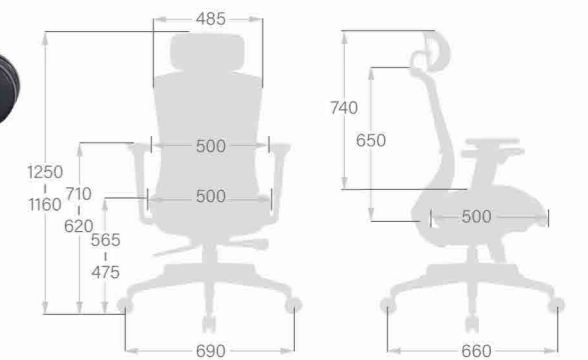

- 6 Lumbar Support Height Adjustment
- 7 Armrest Height Adjustment
- 8 Arm Pad Pivot Adjustment
- 9 Arm Pad Depth Adjustment
- 10 Headrest Height & Angle Adjustment

ANJELI-HM
W680 x D620 x H1265-1355(mm)

ANJELI-AV
W680 x D640 x H1050 (mm)

ANJELI-MM
W680 x D620 x H1060-1150(mm)

ANJELI-MP
W680 x D620 x H1060-1150(mm)

ANJELI-HL
W680 x D620 x H1265-1355(mm)

- 1 Pneumatic Seat Height Adjustment
- 2 Sliding Seat Depth Adjustment
- 3 Back Angle Adjustment with 4 Position Tilt Lock
- 4 2-to-1 Synchro Tilt

- 5 Back Tilt Tension Adjustment
- 6 Lumbar Support Height Adjustment
- 7 Armrest Height Adjustment
- 8 Arm Pad Depth Adjustment
- 9 Headrest Height Adjustment

CH-7220AXSN
W690 x D660 x H1015-1115(mm)

CH-7223AXSN
W690 x D660 x H1160-1250(mm)