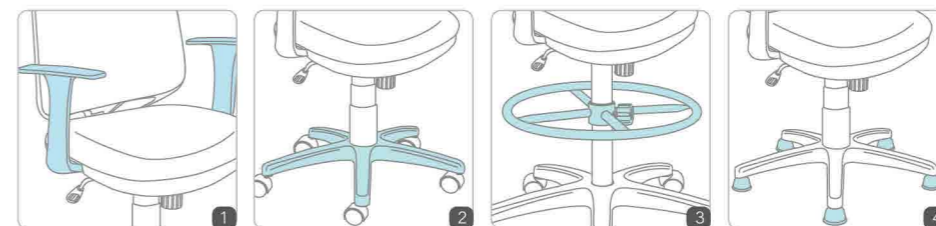

CH-972SXN
W590 x D620 x H1120-1250(mm)

Optional Accessories

- 1 Pneumatic Seat Height Adjustment
- 2 2-to-1 Synchro Tilt
- 3 Back Angle Adjustment with Infinite
- 4 Back Tilt Tension Adjustment
- 5 Fixed Armrest