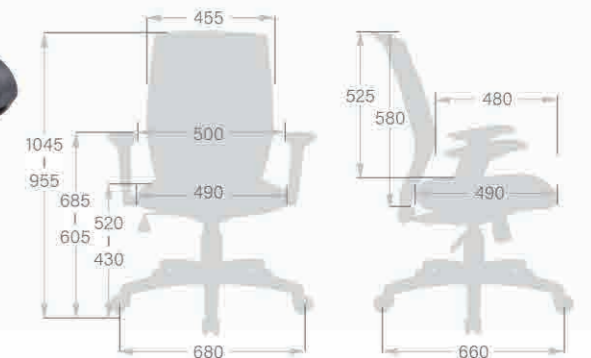

- 1 Pneumatic Seat Height Adjustment
- 2 Back Angle Adjustment with 4 Position Tilt Lock
- 3 2-to-1 Synchro Tilt

- 4 Back Tilt Tension Adjustment
- 5 Fixed Armrest

CH-5397AXSN

W615 x D590 x H980-1070(mm)

CH-W5398AXSN

W615 x D590 x H980-1070(mm)

CH-5388AXSN

W680 x D660 x H955-1045(mm)

- 1 Pneumatic Seat Height Adjustment
- 2 Sliding Seat Depth Adjustment
- 3 Back Upright Position Tilt Lock
- 4 2-to-1 Synchro Tilt