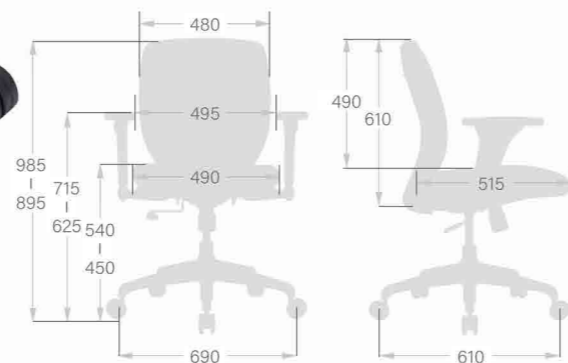

- 1 Pneumatic Seat Height Adjustment
- 2 Back Upright Position Tilt Lock
- 3 2-to-1 Synchro Tilt
- 4 Back Tilt Tension Adjustment
- 5 Fixed Armrest

CH-W5360AXSN

W670 x D600 x H900-990(mm)

CH-5360SXN

W670 x D600 x H900-990(mm)

CH-W5290AXSN

W695 x D585 x H1010 - 1100 (mm)

CH-5392AXSN

W695 x D585 x H1150-1240(mm)

- 1 Pneumatic Seat Height Adjustment
- 2 Back Upright Position Tilt Lock
- 3 2-to-1 Synchro Tilt
- 4 Back Tilt Tension Adjustment
- 5 Armrest Height Adjustment