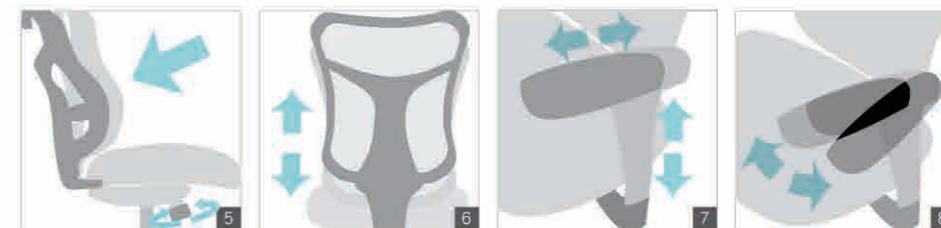

- 5 Back Tilt Tension Adjustment
- 6 Back Height Adjustment
- 7 Armrest Height & Arm Pad Depth Adjustment
- 8 Arm Pad Pivot Adjustment

{CH-5397AXSN · CH-5398AXSN}

{CH-5397AXSN · CH-5398AXSN}