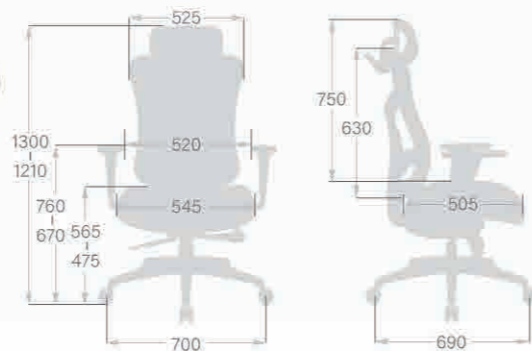

- 6 Lumbar Support Height Adjustment
- 7 Armrest Height Adjustment
- 8 Arm Pad Width Adjustment
- 9 Arm Pad Pivot & Depth Adjustment
- 10 Headrest Height & Angle Adjustment

CH-7286AXSN
W670 x D755 x H1180~1270(mm)

CH-7284AXSN
W670 x D755 x H1040~1130(mm)

CH-W7284AXSN
W670 x D755 x H1040~1130(mm)

CH-7286ASX
W690 x D755 x H1180~1270(mm)

CH-W7286ASX
W690 x D755 x H1180~1270(mm)

- 1 Pneumatic Seat Height Adjustment
- 2 Sliding Seat Depth Adjustment
- 3 Back Angle Adjustment with 4 Position Tilt Lock
- 4 2-to-1 Synchro Tilt
- 5 Back Tilt Tension Adjustment

- 6 Back Height Adjustment
- 7 Armrest Height Adjustment
- 8 Arm Pad Pivot & Depth Adjustment
- 9 Headrest Height & Angle Adjustment

CH-W6386AXSN
W700 x D690 x H1210-1300(mm)

CH-6383ASX
W700 x D690 x H1075-1165(mm)

CH-6386ASX
W700 x D690 x H1210-1300(mm)

CH-6387AXSN
W700 x D690 x H1075-1165(mm)

CH-6388AXSN
W700 x D690 x H1210-1300(mm)

- 1 Pneumatic Seat Height Adjustment
- 2 Sliding Seat Depth Adjustment
- 3 Back Angle Adjustment with 4 Position Tilt Lock
- 4 2-to-1 Synchro Tilt
- 5 Back Tilt Tension Adjustment