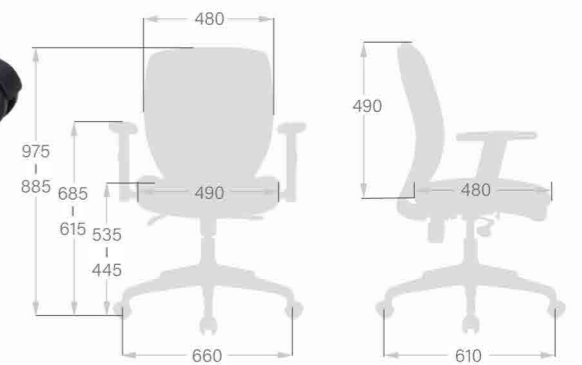

1. 1 Pneumatic Seat Height Adjustment
2. 2 Back Upright Position Tilt Lock
3. 3 2-to-1 Synchro Tilt
4. 4 Back Tilt Tension Adjustment
5. 5 Fixed Armrest