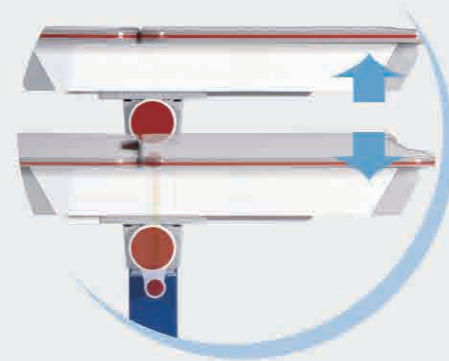

Easy height adjustment