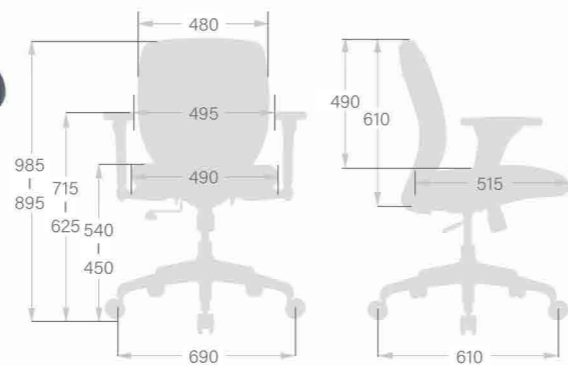

CH-W5362AXSN
W660 x D610 x H885-975(mm)