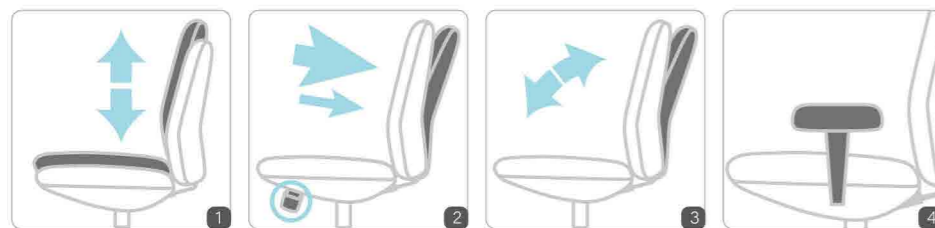

CH-5286AXSN
W560 x D620 x H790~920(mm)

CH-5289SXN
W620 x D680 x H960~1050(mm)

CH-5279AXSN
W600 x D700 x H940~1070(mm)

Optional Accessories

- 1 Pneumatic Seat Height Adjustment
- 2 Back Tilt Tension Adjustment
- 3 Flex Back Tilt
- 4 Fixed Armrest