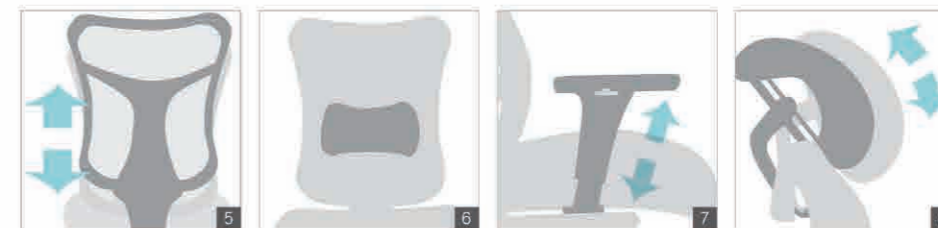

CH-903AV
W690 x D635 x H990 (mm)

CH-901ASX
W685 x D640 x H955-1045(mm)

CH-907AV
W690 x D635 x H990 (mm)

CH-907ASX
W685 x D640 x H955-1045(mm)

CH-905ASX
W685 x D640 x H955-1045(mm)

- 1 Pneumatic Seat Height Adjustment
- 2 Back Angle Adjustment with 4 Position Tilt Lock
- 3 2-to-1 Synchro Tilt
- 4 Back Tilt Tension Adjustment