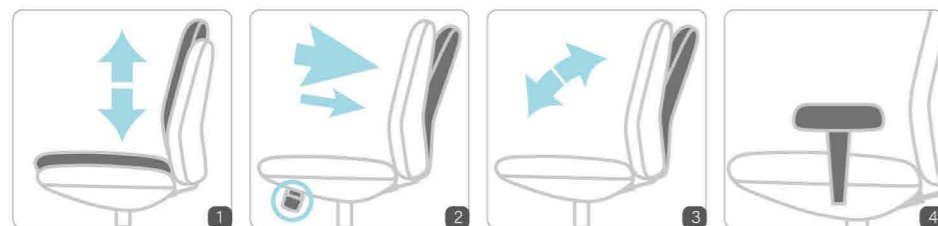

- 1 Pneumatic Seat Height Adjustment
- 2 Back Tilt Tension Adjustment
- 3 Flex Back Tilt
- 4 Fixed Armrest