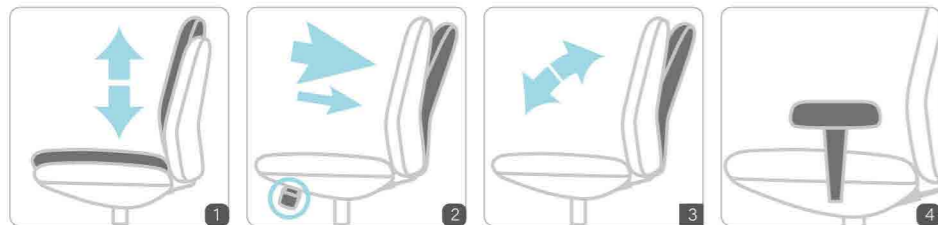

- 1 Pneumatic Seat Height Adjustment
- 2 Back Tilt Tension Adjustment
- 3 Flex Back Tilt
- 4 Fixed Armrest

- 1 Armrest
- 2 Base
- 3 Foot Rest
- 4 Caster / Glide

CH-525SXN
W540 x D570 x H810-940(mm)

CH-525ANXR
W580 x D615 x H830-960(mm)