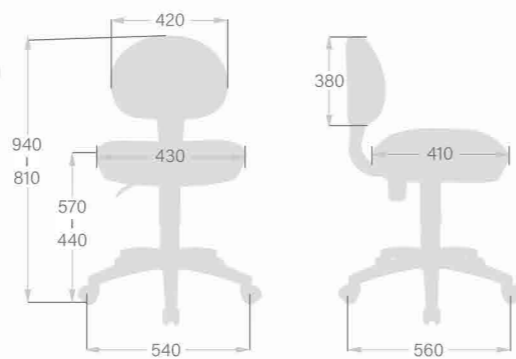

CH-G318NX
W535 x D560 x H840~970(mm)