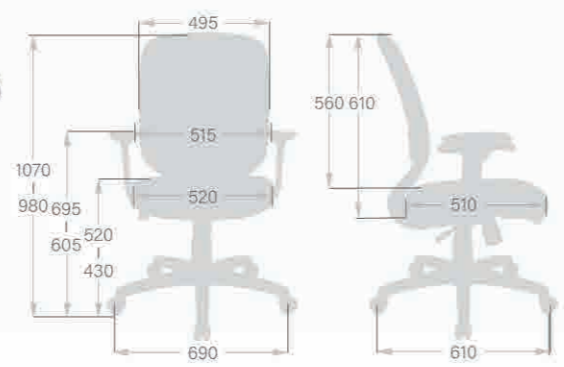

CH-5177AXSN
W670 x D670 x H970-1100(mm)

CH-5181AV
W620 x D630 x H880 (mm)

CH-5181SXN
W610 x D610 x H870-1000(mm)

CH-5181AXSN
W640 x D640 x H870-1000(mm)

CH-5181ANXR
W640 x D640 x H1070-1330(mm)

- 1 Pneumatic Seat Height Adjustment
- 2 Back Upright Position Tilt Lock
- 3 2-to-1 Synchro Tilt
- 4 Back Tilt Tension Adjustment
- 5 Armrest Height Adjustment

CH-5370AXSN
W690 x D610 x H980-1070(mm)

CH-5368AXSN
W650 x D610 x H980-1070(mm)

CH-5110AXSN
W680 x D570 x H880-1010(mm)

CH-5113AXSN
W680 x D570 x H880-1010(mm)

- 1 Pneumatic Seat Height Adjustment
- 2 Back Upright Position Tilt Lock
- 3 2-to-1 Synchro Tilt
- 4 Back Tilt Tension Adjustment
- 5 Armrest Height Adjustment