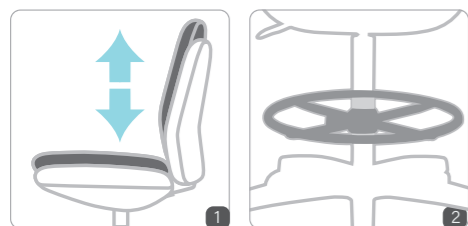

CH-340XC
W720 x D690 x H750-820(mm)

CH-341XC
W680 x D395 x H370-460(mm)

CH-2310X
W630 x D630 x H745-835(mm)

Optional Accessories

- 1 Pneumatic Seat Height Adjustment
- 2 Fixed Footrest

- 1 Base
- 2 Foot Rest
- 3 Caster / Glide