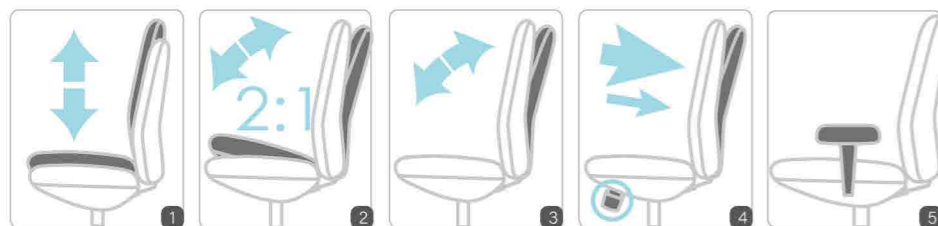

CH-638AXSN
W625 x D590 x H930 - 1060 (mm)

CH-638NXR
W625 x D590 x H930 - 1060 (mm)

CH-638ANXR
W625 x D590 x H930 - 1060 (mm)

CH-638NXR
W625 x D590 x H930 - 1060 (mm)

Optional Accessories

- 1 Pneumatic Seat Height Adjustment
- 2 2-to-1 Synchro Tilt
- 3 Back Angle Adjustment with Infinite
- 4 Back Tilt Tension Adjustment
- 5 Fixed Armrest