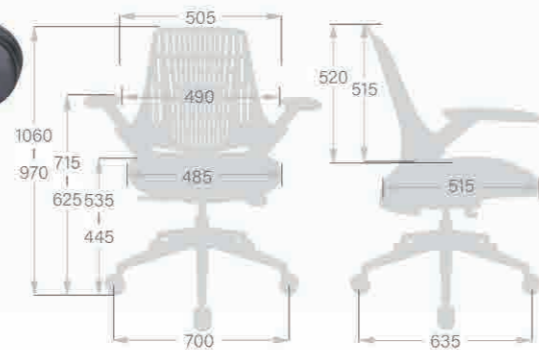

CH-5177AXSN
W670 x D670 x H970-1100(mm)

CH-5181AV
W620 x D630 x H880 (mm)

CH-5181SXN
W610 x D610 x H870-1000(mm)

CH-5181AXSN
W640 x D640 x H870-1000(mm)

CH-5181ANXR
W640 x D640 x H1070-1330(mm)

- 1 Pneumatic Seat Height Adjustment
- 2 Back Upright Position Tilt Lock
- 3 2-to-1 Synchro Tilt
- 4 Back Tilt Tension Adjustment
- 5 Armrest Height Adjustment

CH-5370AXSN
W690 x D610 x H980-1070(mm)

CH-5368AXSN
W650 x D610 x H980-1070(mm)

CH-5110AXSN
W680 x D570 x H880-1010(mm)

CH-5113AXSN
W680 x D570 x H880-1010(mm)

- 1 Pneumatic Seat Height Adjustment
- 2 Back Upright Position Tilt Lock
- 3 2-to-1 Synchro Tilt
- 4 Back Tilt Tension Adjustment
- 5 Armrest Height Adjustment

- 1 Pneumatic Seat Height Adjustment
- 2 Back Upright Position Tilt Lock
- 3 2-to-1 Synchro Tilt
- 4 Back Tilt Tension Adjustment
- 5 Armrest Height Adjustment

CH-5220AXSN
W700 x D635 x H970-1060(mm)

CH-5303AV
W620 x D640 x H950 (mm)