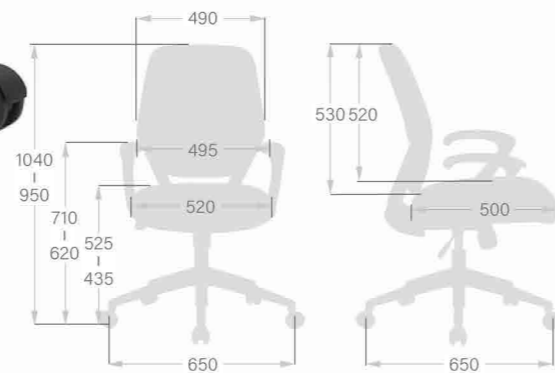

CH-7263AXSN
W675 x D600 x H1130-1220(mm)