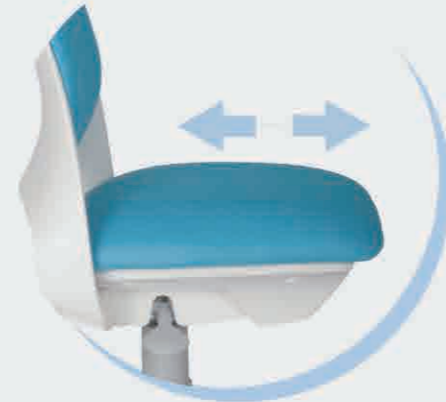

Seat Depth Adjustable