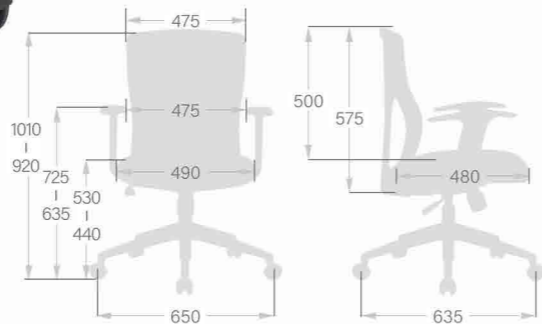

- 5 Armrest Height Adjustment
- 6 Arm Pad Pivot Adjustment

CH-5655AXSN
W660 x D720 x H950-1040(mm)

CH-5650AXSN
W685 x D690 x H1000-1090(mm)

- 1 Pneumatic Seat Height Adjustment
- 2 Sliding Seat Depth Adjustment (CH-7215AXSN - CH-7214AXSN)
- 3 Back Upright Position Tilt Lock
- 4 2-to-1 Synchro Tilt

(CH-5655AXSN)

(CH-5655AXSN)
with 3 Position Tilt Lock

- 5 Back Tilt Tension Adjustment
- 6 Armrest Height Adjustment
- 7 Arm Pad Pivot & Depth Adjustment (CH-7215AXSN - CH-7214AXSN)

(CH-5655AXSN)

CH-5271AXSN
W650 x D635 x H920-1010(mm)

CH-749AXSN
W710 x D700 x H1011 - 1100 (mm)

- 1 Pneumatic Seat Height Adjustment
- 2 Back Upright Position Tilt Lock
- 3 2-to-1 Synchro Tilt
- 4 Back Tilt Tension Adjustment
- 5 Fixed Armrest

- 1 Pneumatic Seat Height Adjustment
- 2 Back Upright Position Tilt Lock
- 3 2-to-1 Synchro Tilt
- 4 Back Tilt Tension Adjustment
- 5 Armrest Height Adjustment