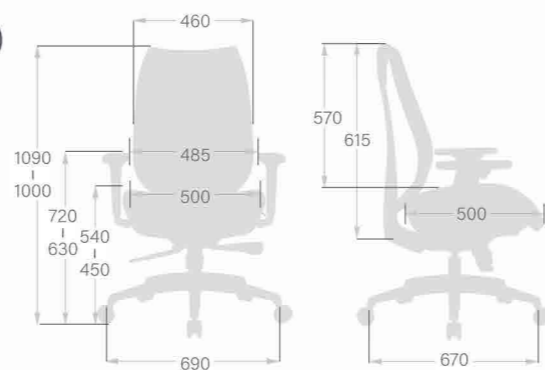

Mesh >>>

Fabric >>>

- 1 Pneumatic Seat Height Adjustment
- 2 Sliding Seat Depth Adjustment
- 3 Back Upright Position Tilt Lock
- 4 2-to-1 Synchro Tilt

- 5 Back Tilt Tension Adjustment
- 6 Back Height Adjustment
- 7 Fixed Armrest

CH-7231AXSN
W690 x D670 x H1000-1090(mm)

CH-7232AXSN
W690 x D670 x H1000-1090(mm)

CH-7236AXSN
W690 x D670 x H1155-1245(mm)

CH-7231ASX
W690 x D670 x H1000-1090(mm)

CH-7237ASX
W690 x D670 x H1155-1245(mm)

- 1 Pneumatic Seat Height Adjustment
- 2 Sliding Seat Depth Adjustment
- 3 2-to-1 Synchro Tilt
- 4 Back Tilt Tension Adjustment