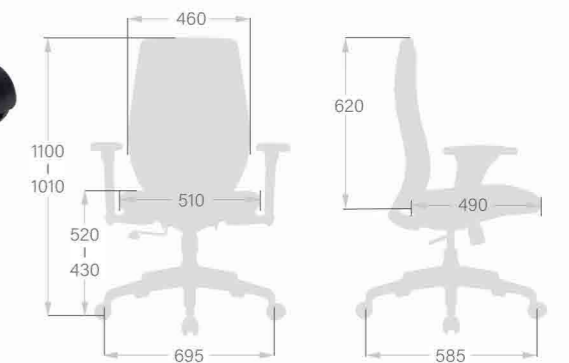

- 1 Pneumatic Seat Height Adjustment
- 2 Back Upright Position Tilt Lock
- 3 2-to-1 Synchro Tilt
- 4 Back Tilt Tension Adjustment
- 5 Fixed Armrest

CH-W5360AXSN

W670 x D600 x H900-990(mm)

CH-5360SXN

W670 x D600 x H900-990(mm)

CH-W5290AXSN

W695 x D585 x H1010 - 1100 (mm)

CH-5392AXSN

W695 x D585 x H1150-1240(mm)

- 1 Pneumatic Seat Height Adjustment
- 2 Back Upright Position Tilt Lock
- 3 2-to-1 Synchro Tilt
- 4 Back Tilt Tension Adjustment
- 5 Armrest Height Adjustment