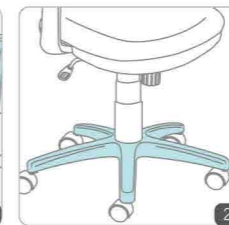

CH-952ANX
W540 x D520 x H740~870(mm)

Optional Accessories

- 1 Pneumatic Seat Height Adjustment
- 2 Back Tilt Tension Adjustment
- 3 Flex Back Tilt
- 4 Fixed Armrest

- 1 Armrest
- 2 Base
- 3 Foot Rest
- 4 Caster / Glide