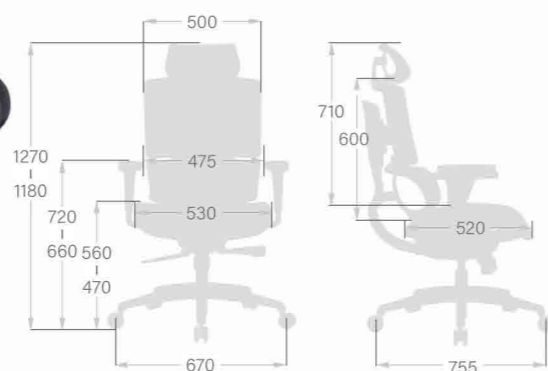

- 1 Pneumatic Seat Height Adjustment
- 2 Sliding Seat Depth Adjustment
- 3 Back Angle Adjustment with 4 Position Tilt Lock
- 4 2-to-1 Synchro Tilt
- 5 Back Tilt Tension Adjustment

- 6 Back Height Adjustment
- 7 Lumbar Support Height Adjustment
- 8 Armrest Height Adjustment
- 9 Arm Pad Pivot & Depth Adjustment
- 10 Headrest Height & Angle Adjustment

CH-7326ASX
W775 x D640 x H1205-1295(mm)

CH-7325ASX
W775 x D640 x H1030-1120(mm)

- 1 Pneumatic Seat Height Adjustment
- 2 Sliding Seat Depth Adjustment
- 3 Back Angle Adjustment with 4 Position Tilt Lock
- 4 2-to-1 Synchro Tilt
- 5 Back Tilt Tension Adjustment

- 6 Lumbar Support Height Adjustment
- 7 Armrest Height Adjustment
- 8 Arm Pad Width Adjustment
- 9 Arm Pad Pivot & Depth Adjustment
- 10 Headrest Height & Angle Adjustment

CH-7286AXSN
W670 x D755 x H1180~1270(mm)

CH-7284AXSN
W670 x D755 x H1040~1130(mm)

CH-W7284AXSN
W670 x D755 x H1040~1130(mm)

CH-7286ASX
W690 x D755 x H1180~1270(mm)

CH-W7286ASX
W690 x D755 x H1180~1270(mm)

- 1 Pneumatic Seat Height Adjustment
- 2 Sliding Seat Depth Adjustment
- 3 Back Angle Adjustment with 4 Position Tilt Lock
- 4 2-to-1 Synchro Tilt
- 5 Back Tilt Tension Adjustment