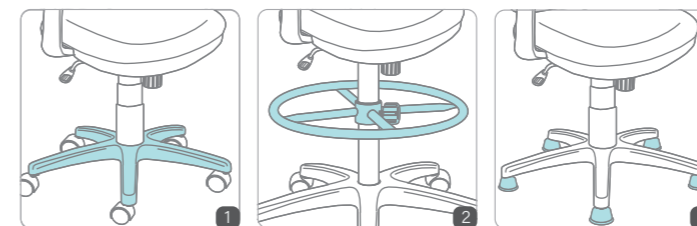

CH-1522XR
W670 x D630 x H1010-1260(mm)

CH-1526NXR
W590 x D560 x H1000-1250(mm)

Optional Accessories

- 1 Pneumatic Seat Height Adjustment
- 2 Footring Height Adjustment

- 1 Base
- 2 Foot Rest
- 3 Caster / Glide