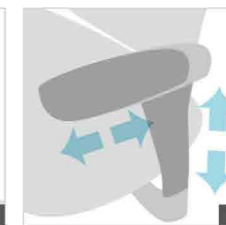

CH-7201AXSN (Fixed Arm)
W650 x D690 x H1015~1105(mm)

CH-7201ASX
W660 x D660 x H1025~1125(mm)

CH-7205ASX
W660 x D660 x H1180~1270(mm)

- 1 Pneumatic Seat Height Adjustment
- 2 Back Angle Adjustment with 4 Position Tilt Lock
- 3 2-to-1 Synchro Tilt
- 4 Back Tilt Tension Adjustment