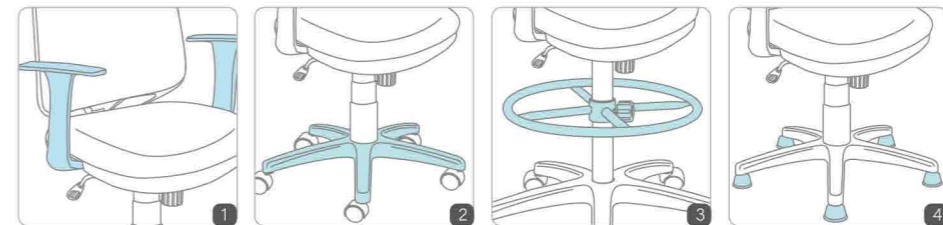

- 1 Pneumatic Seat Height Adjustment
- 2 Back Tilt Tension Adjustment
- 3 Flex Back Tilt
- 4 Fixed Armrest

- 1 Armrest
- 2 Base
- 3 Foot Rest
- 4 Caster / Glide

CH-525SXN
W540 x D570 x H810-940(mm)

CH-525ANXR
W580 x D615 x H830-960(mm)