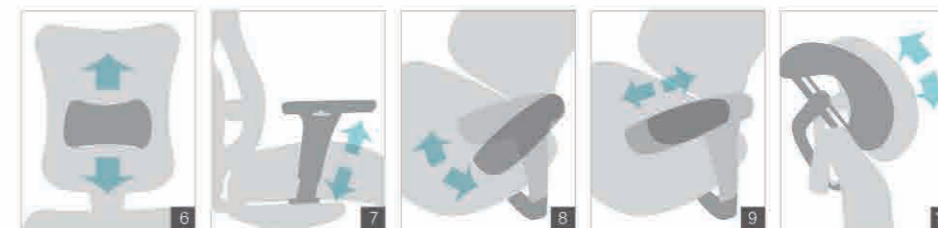

CH-7198ASX
W665 x D650 x H1015-1105(mm)

CH-7198AV
W570 x D625 x H790-880 (mm)

CH-7168ASX
W660 x D650 x H975-1065(mm)

CH-7169ASX
W660 x D650 x H1195-1285(mm)

- 1 Pneumatic Seat Height Adjustment
- 2 Sliding Seat Depth Adjustment
- 3 Back Angle Adjustment with 4 Position Tilt Lock
- 4 2-to-1 Synchro Tilt
- 5 Back Tilt Tension Adjustment