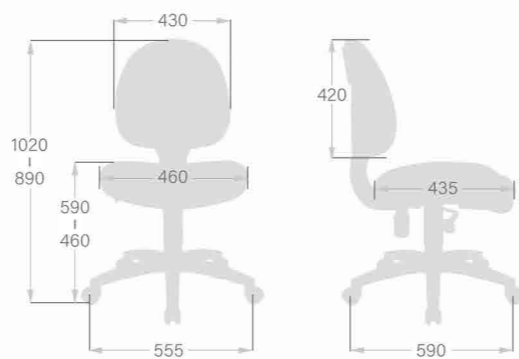

CH-356AXSN
W590 x D590 x H840~970(mm)