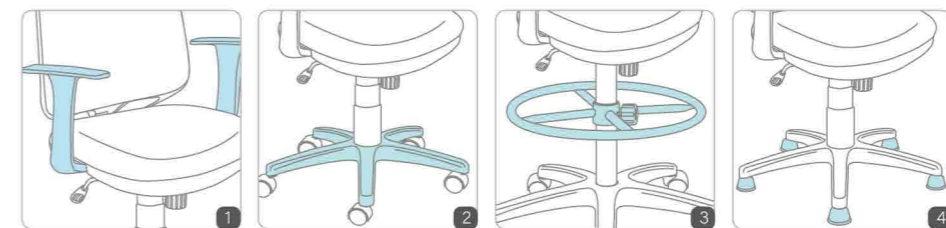

CH-G526SXN
W580 x D615 x H830-960(mm)

CH-G526AXSN
W580 x D615 x H830-960(mm)

CH-706NX
W580 x D600 x H860-990(mm)

CH-706ANX
W600 x D600 x H860-990(mm)

Optional Accessories

- 1 Pneumatic Seat Height Adjustment
- 2 Back Tilt Tension Adjustment
- 3 Flex Back Tilt
- 4 Fixed Armrest