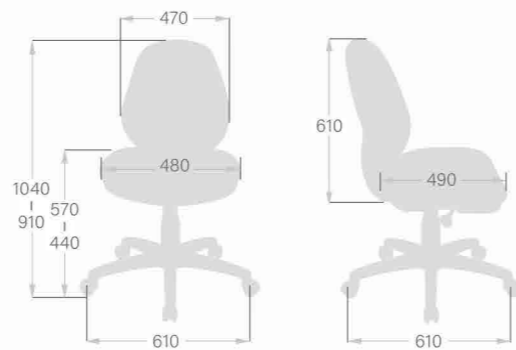

CH-G691SXN
W610 x D610 x H910~1040(mm)