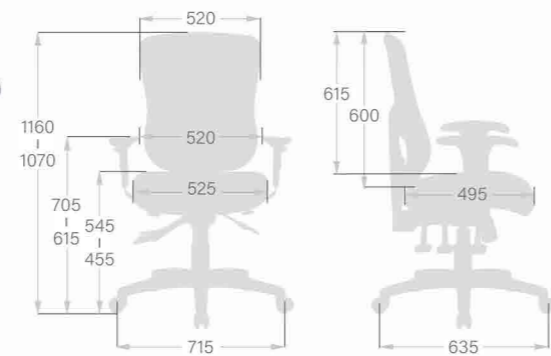

- 5 Back Height Adjustment
- 6 Armrest Height Adjustment
- 7 Arm Pad Pivot & Depth Adjustment
- 8 Headrest Height Adjustment

CH-5206AXSN
W685 x D600 x H910~1000(mm)

CH-S5206AXSN
W685 x D600 x H910~1000(mm)

CH-5209AXSN
W700 x D600 x H900~990(mm)

CH-S5206AXSN_M
W685 x D600 x H910~1000(mm)

CH-5206AXSN_M
W685 x D600 x H910~1000(mm)

- 1 Pneumatic Seat Height Adjustment
- 2 Back Upright Position Tilt Lock
- 3 2-to-1 Synchro Tilt
- 4 Back Tilt Tension Adjustment

- 5 Back Height Adjustment
- 6 Armrest Height Adjustment
- 7 Armrest Width Adjustment

CH-5337AXSN
W715 x D635 x H1070-1160(mm)

CH-5339AXSN
W715 x D635 x H1070-1160(mm)

CH-5340AXSN
W715 x D635 x H1215-1305(mm)

CH-5339ASX
W715 x D635 x H1070-1160(mm)

CH-5340ASX
W715 x D635 x H1215-1305(mm)

- 1 Pneumatic Seat Height Adjustment
- 2 Sliding Seat Depth Adjustment
- 3 Back Angle Adjustment with Infinite Position Tilt Lock
- 4 2-to-1 Synchro Tilt