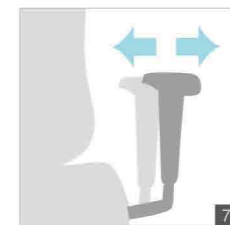

CH-5209AXSN
W700 x D600 x H900~990(mm)

CH-S5206AXSN_M
W685 x D600 x H910~1000(mm)

CH-5206AXSN_M
W685 x D600 x H910~1000(mm)

- 1 Pneumatic Seat Height Adjustment
- 2 Back Upright Position Tilt Lock
- 3 2-to-1 Synchro Tilt
- 4 Back Tilt Tension Adjustment