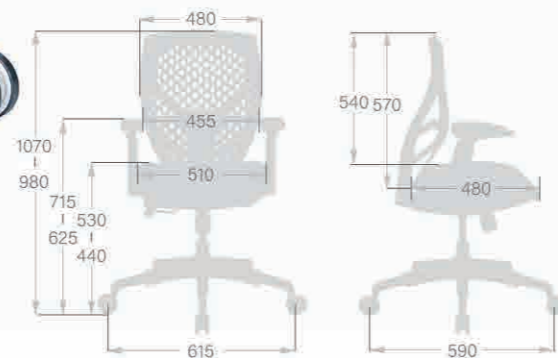

- 1 Pneumatic Seat Height Adjustment
- 2 Back Angle Adjustment with 4 Position Tilt Lock
- 3 2-to-1 Synchro Tilt

- 4 Back Tilt Tension Adjustment
- 5 Fixed Armrest

CH-5397AXSN

W615 x D590 x H980-1070(mm)

CH-W5398AXSN

W615 x D590 x H980-1070(mm)

CH-5388AXSN

W680 x D660 x H955-1045(mm)

- 1 Pneumatic Seat Height Adjustment
- 2 Sliding Seat Depth Adjustment
- 3 Back Upright Position Tilt Lock
- 4 2-to-1 Synchro Tilt