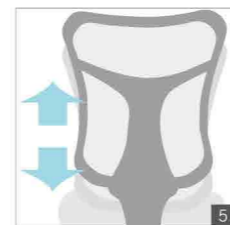

CH-5209AXSN
W700 x D600 x H900~990(mm)

CH-S5206AXSN_M
W685 x D600 x H910~1000(mm)

CH-5206AXSN_M
W685 x D600 x H910~1000(mm)

- 1 Pneumatic Seat Height Adjustment
- 2 Back Upright Position Tilt Lock
- 3 2-to-1 Synchro Tilt
- 4 Back Tilt Tension Adjustment